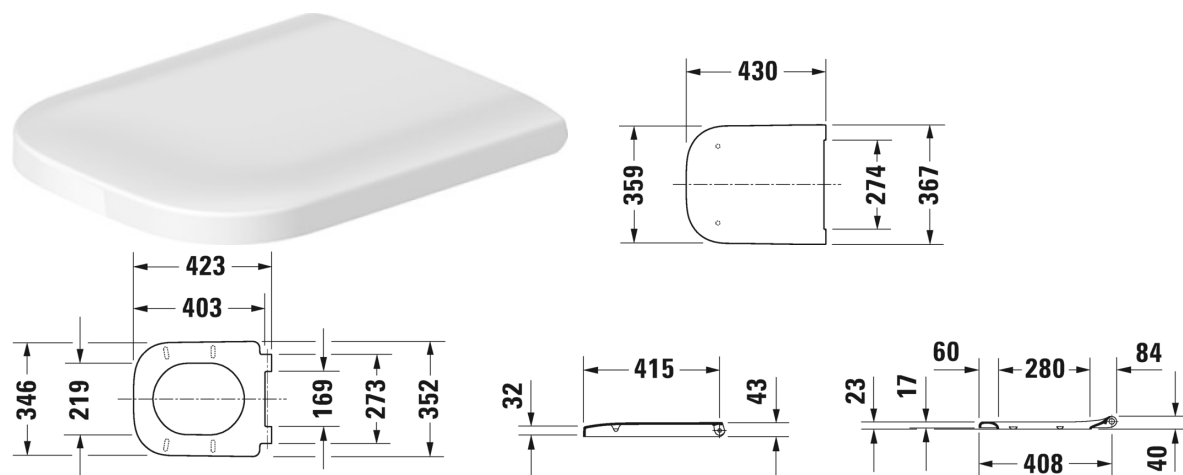

Toilet seat and cover # 006459..00 / 006459..00

Toilet seat and cover	Dimension	Weight	Order number
removable, hinges stainless steel, with automatic closure			
Colors			
00 White Alpin 13 Anthracite Matt			
Variant			
inside colour White, outside colour White		2.400 kg	006459..00
inside colour Anthracite Matt, outside colour Anthracite Matt		2.400 kg	006459..00

All drawings contain the necessary measurements which are subject to standard tolerances. Exact measurements, in particular for customised installation scenarios, can only be taken from the finished ceramic piece.