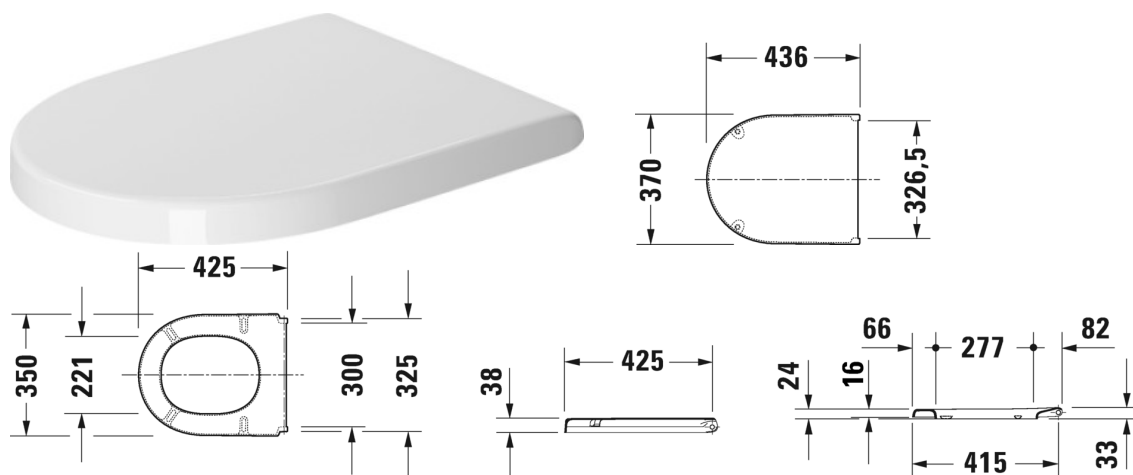

Toilet seat and cover # 0063810000

Toilet seat and cover	Dimension	Weight	Order number
hinges stainless steel, without automatic closure			
Colors			
00 White Alpin			
Variant			
		2.200 kg	0063810000
Suitable products			
Toilet close-coupled washdown model, (without cistern), fixings included, horizontal outlet, 360 x 655 mm	360 x 655 mm		012609
Toilet close-coupled (without cistern), washdown model, fixings included, 360 x 655 mm	360 x 655 mm		012809
Toilet floor standing for independent water supply, washdown model, fixings included, horizontal outlet, UWL class 2, 360 x 560 mm	360 x 560 mm		012409
Toilet wall mounted washdown model, UWL class 1, 360 x 540 mm	360 x 540 mm		220009
Toilet wall mounted Compact washdown model, UWL class 2, 360 x 480 mm	360 x 480 mm		220209
Toilet wall mounted washdown model, Durafix included, UWL class 1, 360 x 540 mm	360 x 540 mm		222509
Toilet wall mounted Compact washdown model, Durafix included, UWL class 1, 360 x 485 mm	360 x 485 mm		222709
Toilet wall mounted Duravit Rimless® rimless, washdown model, Durafix included, UWL class 1, 360 x 540 mm	360 x 540 mm		252709

Toilet seat and cover # 0063810000

All drawings contain the necessary measurements which are subject to standard tolerances. Exact measurements, in particular for customised installation scenarios, can only be taken from the finished ceramic piece.