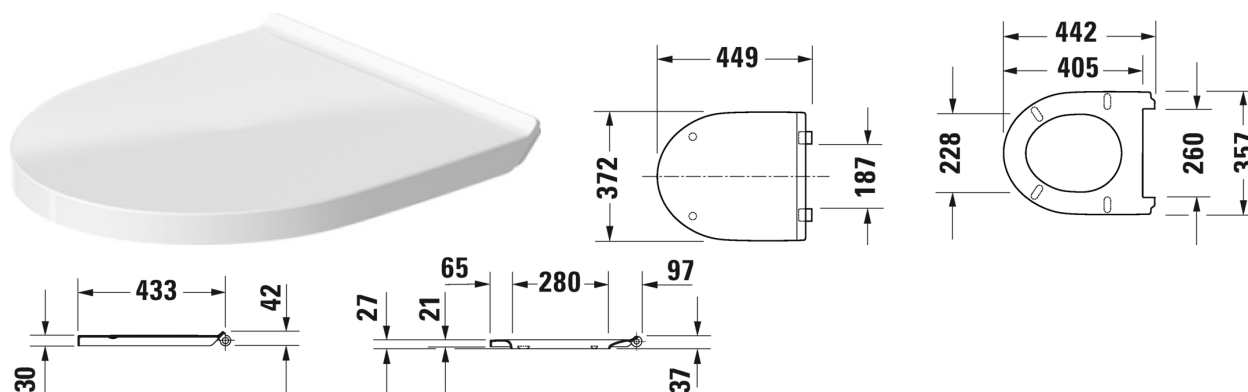

## Toilet seat and cover # 0020790000

Toilet seat and cover	Dimension	Weight	Order number
hinges stainless steel, with automatic closure			
<b>Colors</b>			
00 White Alpin			
<b>Variant</b>			
		2.400 kg	0020790000
<b>Suitable products</b>			
Toilet wall mounted Duravit Rimless® rimless, washdown model, UWL class 1, 365 x 540 mm	365 x 540 mm		256209
Toilet floor standing Duravit Rimless® rimless, for independent water supply, washdown model, fixings included, vertical outlet, UWL class 1, 4,5 litre flush, 370 x 560 mm	370 x 560 mm		218401
Toilet floor standing Duravit Rimless® rimless, for independent water supply, washdown model, fixings included, horizontal outlet, UWL class 1, 4,5 litre flush, 370 x 480 mm	370 x 480 mm		218409
Toilet close-coupled Duravit Rimless® rimless, (without cistern), washdown model, fixings included, Outlet for Vario connector set, for horizontal and vertical outlet, length adjustable from 70 - 170 mm, and vario connecting bend, vertical outlet from 160 - 230 mm, UWL class 1, 365 x 650 mm	365 x 650 mm		218209
Toilet close-coupled Duravit Rimless® (without cistern), rimless, washdown model, fixings included, horizontal outlet, UWL class 1, 4,5 litre flush, 365 x 655 mm	365 x 655 mm		218309
Toilet floor standing Duravit Rimless® back to wall, rimless, washdown model, for independent water supply, fixings included, horizontal outlet, UWL class 1, 4,5 litre flush, 370 x 570 mm	370 x 570 mm		200909

All drawings contain the necessary measurements which are subject to standard tolerances. Exact measurements, in particular for customised installation scenarios, can only be taken from the finished ceramic piece.