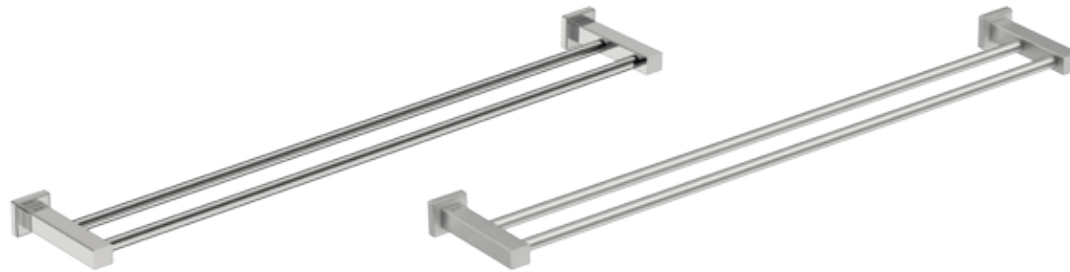

# 8585 DOUBLE TOWEL RAIL 800mm(32in)

## 8500 Series Premium Collection

Wall Fixings Supplied:  
**Masonry**

**Code:** 8585POLS  
**Finish:** Polished  
GRADE 304 Stainless Steel

**Code:** 8585BRSH  
**Finish:** Brushed  
GRADE 304 Stainless Steel