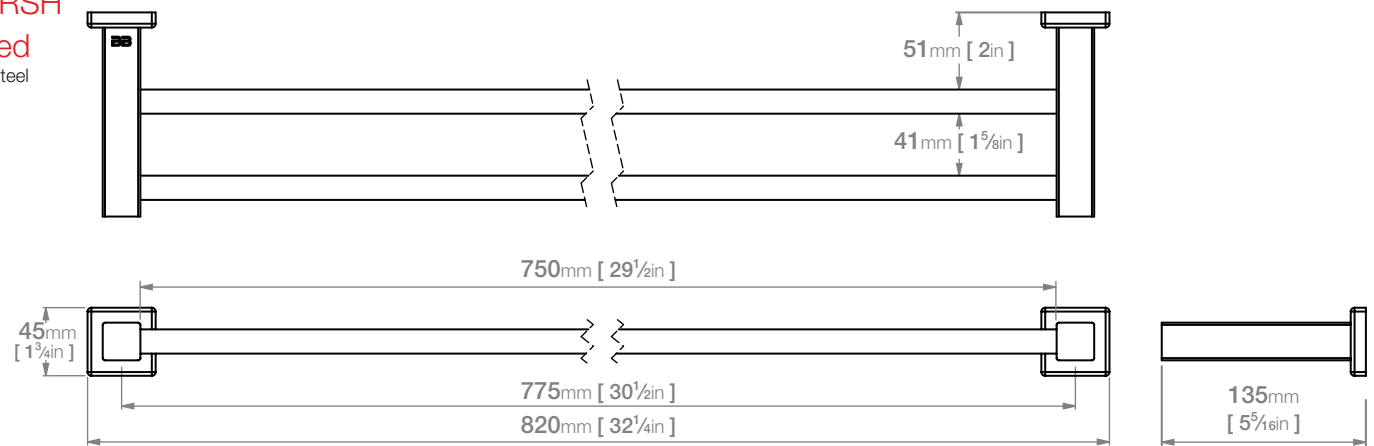

Copyright Bathroom Butler © 2019