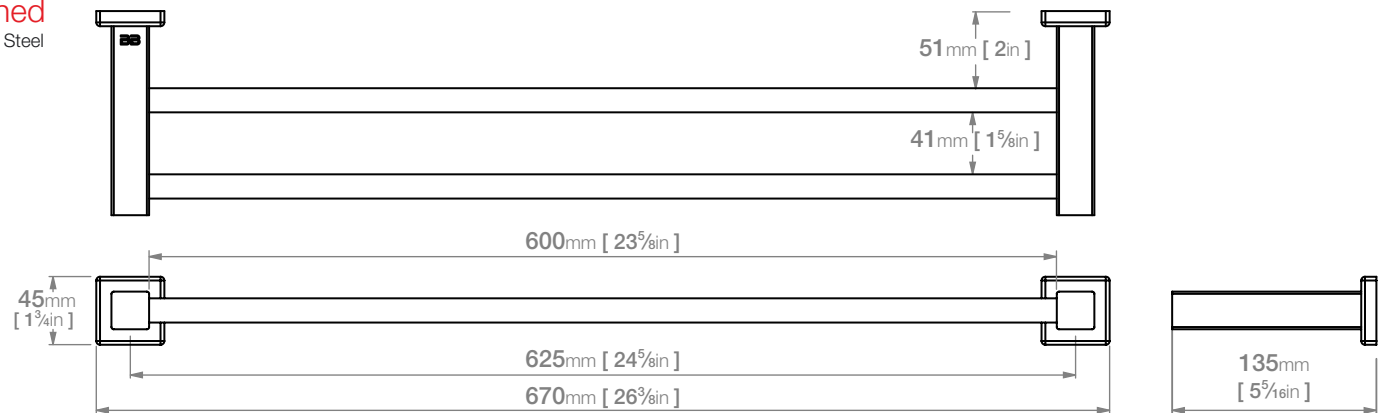

USA: 631.464.2851 • info@bathroombutler.com • www.bathroombutler.com
South Africa: 0860 104 653 • info@bathroombutler.co.za • www.bathroombutler.co.za
Australia: 1300 133 320 • sales@bathe.net.au • www.bathe.net.au
Mauritius: 230 242 1248 • sales@lisinggroup.com • www.bathroombutler.com

Document version **2.3**
Product version **2.1**