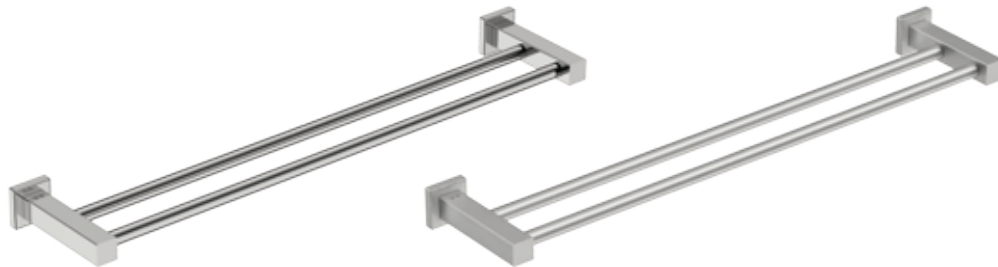

8582 DOUBLE TOWEL RAIL 650mm(25in)

8500 Series Premium Collection

Wall Fixings Supplied:
Masonry

Original UX Fischer® Wall Plug supplied, phased in from June 2015.

Code: 8582POLS
Finish: Polished
GRADE 304 Stainless Steel

Code: 8582BRSH
Finish: Brushed
GRADE 304 Stainless Steel

USA: 631.464.2851 • info@bathroombutler.com • www.bathroombutler.com
South Africa: 0860 104 653 • info@bathroombutler.co.za • www.bathroombutler.co.za
Australia: 1300 133 320 • sales@bathe.net.au • www.bathe.net.au
Mauritius: 230 242 1248 • sales@lisinggroup.com • www.bathroombutler.com