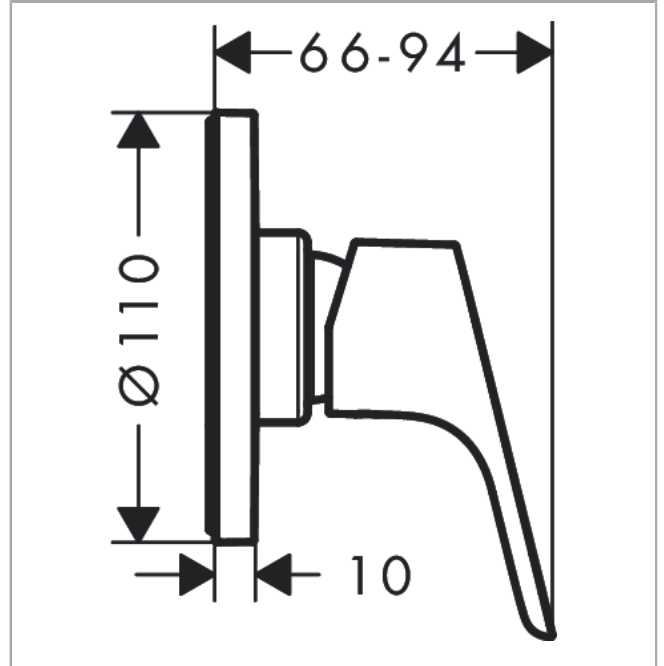

Decor
Single lever shower mixer for concealed installation
 Surfaces: **Chrome** Article Number: **31961223**

Description

Product image

Scale drawing

Flowchart