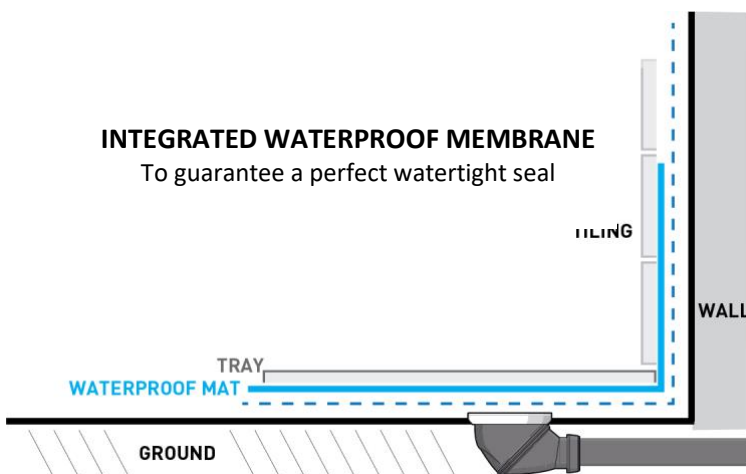

Smooth Solid Surface showertray with Cladding Panel

The U-Tile Smooth Solid Surface showertray consists of a cellular glass core with 4mm SMOOTH PURE WHITE SOLID SURFACE covering. The edges are covered with an epoxy resin of the same colour to offer a solid appearance.

SMOOTH SOLID SURFACE SHOWERTRAY

References and Dimensions

REF	DESCRIPTION	FORMAT	TRAY			DISPLACEMENT (MM)	WEIGHT (KG)	POSITION OF TRAP
			LENGTH (MM)	WIDTH (MM)	THICKNESS (MM)			
RC 90 SOLID	SOLID SURFACE 900 X 900 SHOWERTRAY WITH ULTRA-LOW-PROFILE TRAP	RECTANGULAR BATH FORMAT TRAP	900	900	30	88	18	450/135
RC 100 SOLID	SOLID SURFACE 1000 X 1000 SHOWERTRAY WITH ULTRA-LOW-PROFILE TRAP		1000	1000	30	88	24	500/135
RC 12090 SOLID	SOLID SURFACE 1200 X 900 SHOWERTRAY WITH ULTRA-LOW-PROFILE TRAP		1200	900	30	88	26	450/135
RC 14090 SOLID	SOLID SURFACE 1400 X 900 SHOWERTRAY WITH ULTRA-LOW-PROFILE TRAP		1400	900	30	88	30	450/135
RC 150100 SOLID	SOLID SURFACE 1500 X 1000 SHOWERTRAY WITH ULTRA-LOW-PROFILE TRAP		1500	1000	35	93	37	500/135
RC 18590 SOLID	SOLID SURFACE 1850 X 900 SHOWERTRAY WITH ULTRA-LOW-PROFILE TRAP		1850	900	35	93	45	450/135

SOLIDBOARD200/100-9010	SOLID BOARD 9010 200/100 DESIGNER WALL PANEL WITH INTEGRATED WATERPROOF MAT	2000	1000	10		15	
SOLIDBOARD250/100-9010	SOLID BOARD 9010 250/100 DESIGNER WALL PANEL WITH INTEGRATED WATERPROOF MAT	2500	1000	10		20	

Technical Characteristics

DESCRIPTION	TECHNICAL CHARACTERISTICS
Weight	25 KG / m ²
Chemical Resistance	All Household Products
Abrasion Resistance	Avoid abrasive products
Product Guarantee	10 Years
Product Maintenance	Supple Brush and soft sponge
Grid Size	700 x 70mm
Grid Finish	Solid Surface
Outlet Diameter	40mm
Trap Displacement	58mm
Total Displacement	88 – 93 mm
Waterproofing	Integrated waterproof mat with 10 cm flap