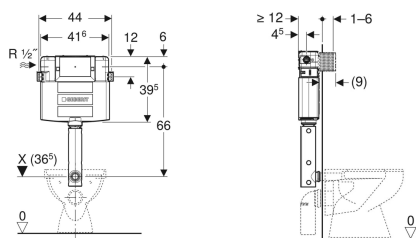

Geberit Alpha concealed cistern 12 cm, 6 / 3 litres, installation height 109 cm

Example image

Application purposes

- For masonry walls
- For installation in part or room-height prewall installations
- For installation in room-height installation walls
- For floor-standing and wall-hung WCs
- For dual flush

- Water supply connection Rp 1/2" - R 1/2", compatible with MF, with integrated angle stop valve and hand wheel
- Protection box for service opening
- Flush bend with recess shells
- Flush bend extension, ø 45 mm

Technical data

Flow pressure	0.1-10 bar
Flush volume, factory setting	6 and 3 l
Flush volume large, adjustment range	4.5 / 6 / 7.5 l
Flush volume small, adjustment range	3-4 l

- Protection plug
- 2 slotted flat irons
- 2 fixing brackets
- Fastening material