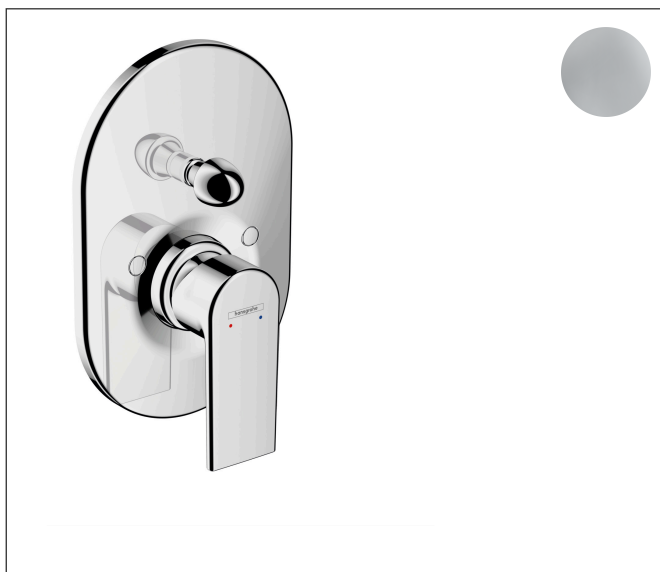

Brand	hansgrohe
Art. Name	Vernis Shape Single lever bath mixer for concealed installation
Art. Nr.	71458000
Surface	Chrome
Pos.	1

Product picture

Features

- 2 functions
- connection type: basic set
- maximum flow rate at 3 bar: 30 l/min
- ceramic cartridge
- temperature limitation adjustable
- diverter with automatic resetting
- suitable for continuous flow water heaters
- min. operating pressure: 1 bar
- max. operating pressure: 10 bar