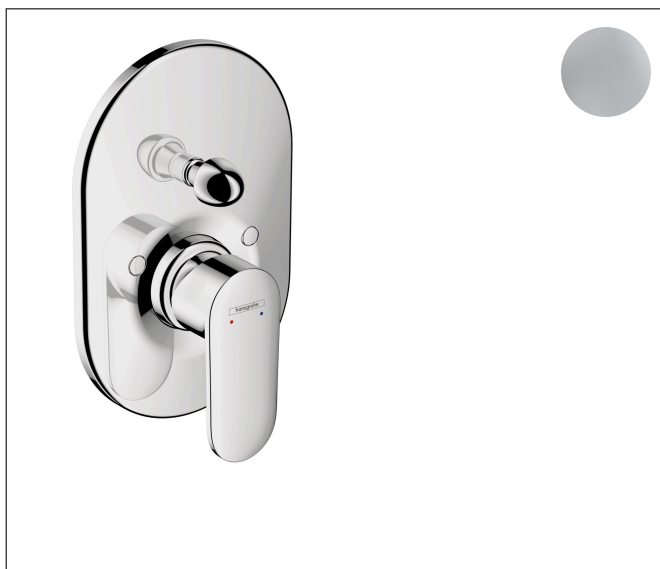

Brand	hansgrohe
Art. Name	Vernis Blend Single lever bath mixer for concealed installation
Art. Nr.	71449000
Surface	Chrome
Pos.	1

Product picture

Features

- 2 functions
- connection type: basic set
- maximum flow rate at 3 bar: 30 l/min
- ceramic cartridge
- temperature limitation adjustable
- diverter with automatic resetting
- suitable for continuous flow water heaters
- min. operating pressure: 1 bar
- max. operating pressure: 10 bar