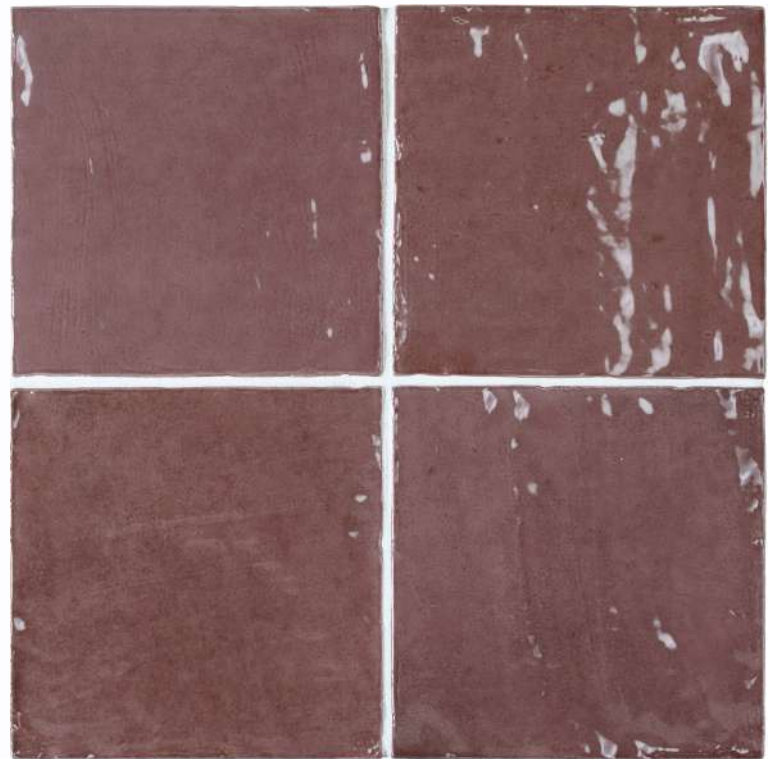

JUNEBERRY

0823-PLM

132x132mm

GLOSS

CERAMIC

WHITE
BODY

COLOUR
V2

THICK
9mm

GROUT
2-3mm

MOHS
3