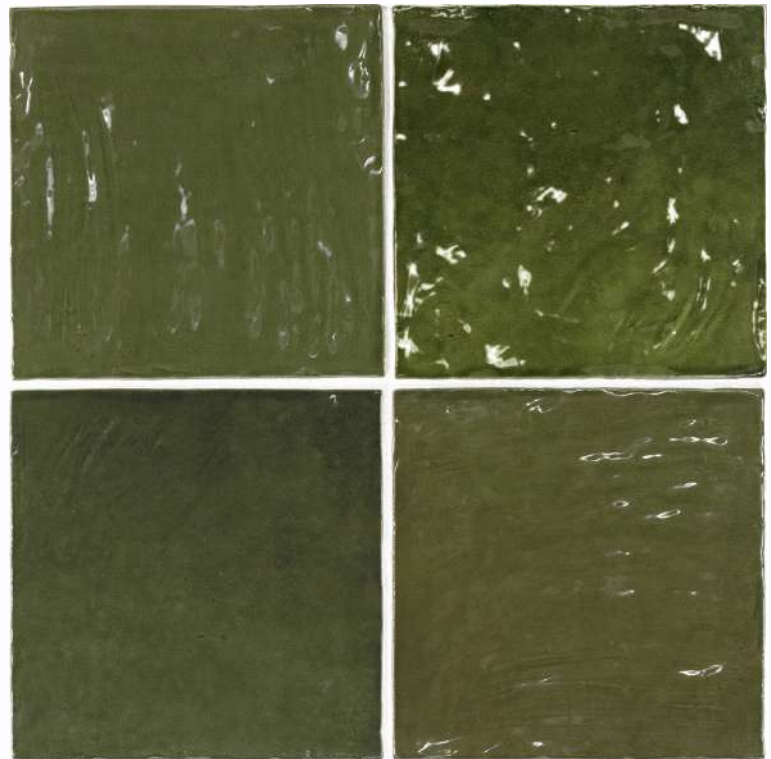

BOTANICAL GREEN

0823-GRN

132x132mm

GLOSS

CERAMIC

WHITE
BODY

COLOUR
V2

THICK
9mm

GROUT
2-3mm

MOHS
3