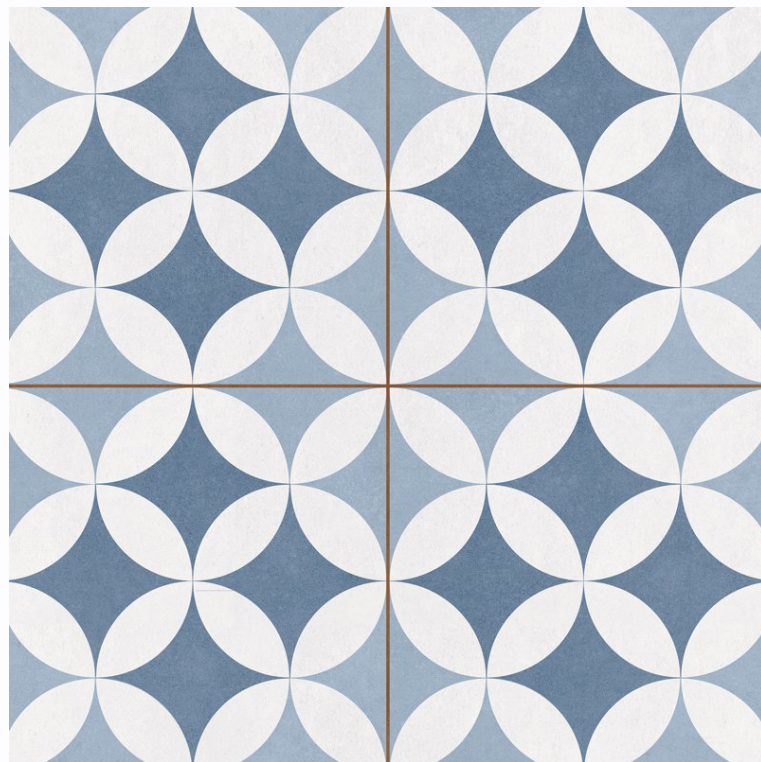

OCEAN

0046-BLU

450x450mm

WALL &
FLOOR

MATT

PORCELAIN

THICK
9mm

GROUT
2-3mm

A/SLIP
R10

PEI
4

MOHS
8