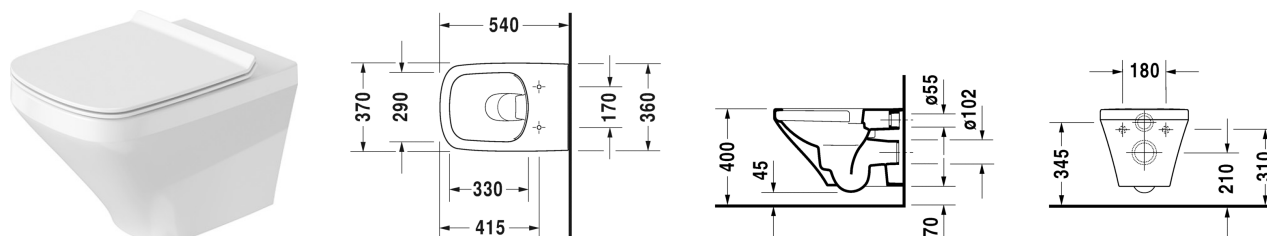

Toilet wall mounted Duravit Rimless® # 255109..00 / 255109..00

| < 370 mm > |

Toilet wall mounted Duravit Rimless®	Dimension	Weight	Order number
rimless, washdown model, Durafix included, UWL class 1			
Colors			
00 White Alpin 20 HygieneGlaze (an antibacterial ceramic glaze that provides almost indefinite effectiveness)			
Variant			
◆ 4,5 litre flush	370 x 540 mm	28.700 kg	255109..00
◆ 4,5 litre flush	370 x 540 mm	28.700 kg	255109..00
Infobox			
Durafix for invisible fixation is included in delivery			
Sanitary ceramics with the special WonderGliss surface finish will remain clean and attractive-looking for a long time to come. When ordering WonderGliss please add a "1" as eleventh digit to the model number.			
Accessory for ceramics			
Fixing for wall mounted bidet and wall mounted toilet	Ø 12 x 180 mm	0.200 kg	006500
Accessory			
Noise reduction gasket for wall mounted toilet		0.300 kg	005064
Noise reduction gasket			Schallschutz-Set 005090
Suitable products			
Toilet seat and cover hinges stainless steel, without automatic closure,			006371
Toilet seat and cover hinges stainless steel, removable, with automatic closure,			006379
Toilet seat and cover with lateral reinforcement and extended hinge shaft, hinges stainless steel, without automatic closure,			002061

All drawings contain the necessary measurements which are subject to standard tolerances. Exact measurements, in particular for

Toilet wall mounted Duravit Rimless® # 255109..00 /
255109..00

|< 370 mm >|