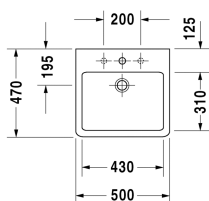

Washbasin ground # 0454500027

| < 500 mm > |

Washbasin ground	Dimension	Weight	Order number
with tap platform, fixings included, 500 mm			
Colors			
00 White Alpin			
Variant			
● with overflow	500 x 470 mm	15.200 kg	0454500027
Sanitary ceramics with the special WonderGliss surface finish will remain clean and attractive-looking for a long time to come. When ordering WonderGliss please add a "1" as eleventh digit to the model number.			
Accessory for ceramics			
Push-open waste for washbasins with overflow		0.400 kg	005052
Accessory			
Design Siphon		1.500 kg	005036

All drawings contain the necessary measurements which are subject to standard tolerances. Exact measurements, in particular for customised installation scenarios, can only be taken from the finished ceramic piece.