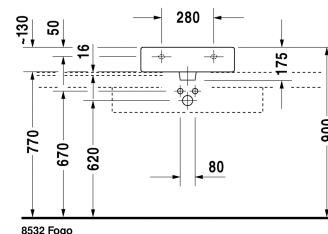

Washbasin ground # 0454500027

| < 500 mm > |

Washbasin ground	Dimension	Weight	Order number
with tap platform, fixings included, 500 mm			
Colors			
00 White Alpin			
Variant			
● with overflow	500 x 470 mm	15.200 kg	0454500027
Sanitary ceramics with the special WonderGliss surface finish will remain clean and attractive-looking for a long time to come. When ordering WonderGliss please add a "1" as eleventh digit to the model number.			
Accessory for ceramics			
Push-open waste for washbasins with overflow		0.400 kg	005052
Accessory			
Design Siphon		1.500 kg	005036

All drawings contain the necessary measurements which are subject to standard tolerances. Exact measurements, in particular for customised installation scenarios, can only be taken from the finished ceramic piece.