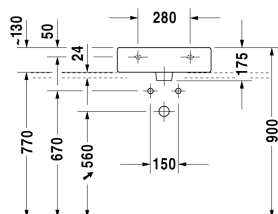

Washbasin ground # 0454500027

| < 500 mm > |

Washbasin ground	Dimension	Weight	Order number
with tap platform, fixings included, 500 mm			
Colors			
00 White Alpin			
Variant			
● with overflow	500 x 470 mm	15.200 kg	0454500027
Sanitary ceramics with the special WonderGliss surface finish will remain clean and attractive-looking for a long time to come. When ordering WonderGliss please add a "1" as eleventh digit to the model number.			
Accessory for ceramics			
Push-open waste for washbasins with overflow		0.400 kg	005052
Accessory			
Design Siphon		1.500 kg	005036

All drawings contain the necessary measurements which are subject to standard tolerances. Exact measurements, in particular for customised installation scenarios, can only be taken from the finished ceramic piece.