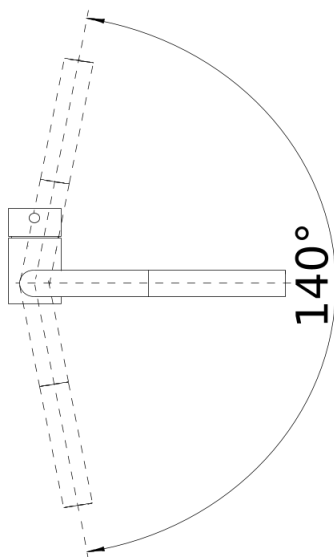

Colours

Available colours:

- black
- anthracite
- rock grey
- alu metallic
- pearl grey
- white
- jasmine
- tartufo
- coffee

SILGRANIT-Look alu metallic

Scope of supply

- Single-lever mixer tap
- 140° swivel spout for greater reach
- Ø 35 mm tap hole required
- With ceramic disk cartridge
- Metal-sheathed spray hose
- Flexible connector pipes, 450 mm long and $\frac{3}{8}$ " nut for particularly easy installation
- Patented jet regulator for markedly reduced scaling
- Stabilisation plate to increase the stability of the tap when fitted in stainless steel sinks
- With non-return valve and thus guaranteed against reflux in accordance with EN 1717
- LGA approved
- DVGW approved

Details

Swivel range

Side view hand gear 2D

Side view