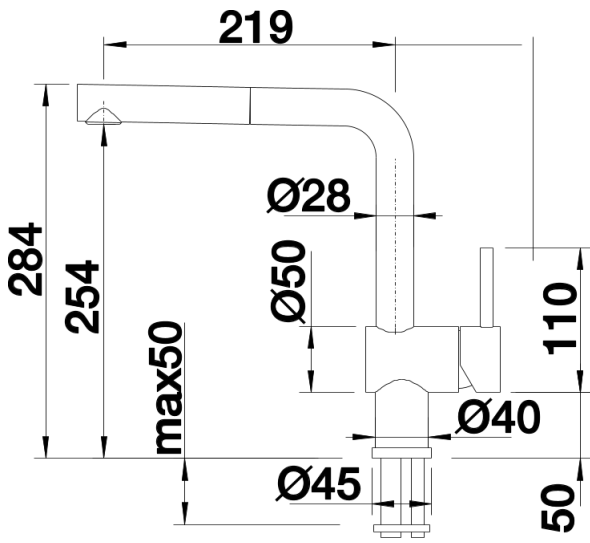

Colours

Available colours:

- black
- anthracite
- rock grey
- alu metallic
- pearl grey
- white
- jasmine
- tartufo
- coffee

SILGRANIT-Look alu metallic

Scope of supply

- Single-lever mixer tap
- 140° swivel spout for greater reach
- Ø 35 mm tap hole required
- With ceramic disk cartridge
- Metal-sheathed spray hose
- Flexible connector pipes, 450 mm long and $\frac{3}{8}$ " nut for particularly easy installation
- Patented jet regulator for markedly reduced scaling
- Stabilisation plate to increase the stability of the tap when fitted in stainless steel sinks
- With non-return valve and thus guaranteed against reflux in accordance with EN 1717
- LGA approved
- DVGW approved

Details

Swivel range

Side view hand gear 2D

Side view