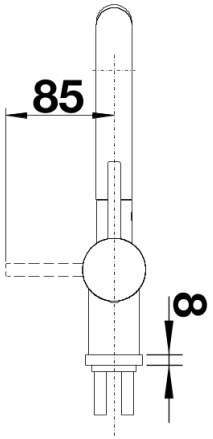

Colours

Available colours:

- black
- anthracite
- rock grey
- alu metallic
- pearl grey
- white
- jasmine
- tartufo
- coffee

SILGRANIT-Look alu metallic

Scope of supply

- Single-lever mixer tap
- 140° swivel spout for greater reach
- Ø 35 mm tap hole required
- With ceramic disk cartridge
- Metal-sheathed spray hose
- Flexible connector pipes, 450 mm long and $\frac{3}{8}$ " nut for particularly easy installation
- Patented jet regulator for markedly reduced scaling
- Stabilisation plate to increase the stability of the tap when fitted in stainless steel sinks
- With non-return valve and thus guaranteed against reflux in accordance with EN 1717
- LGA approved
- DVGW approved

Details

Swivel range

Side view hand gear 2D

Side view