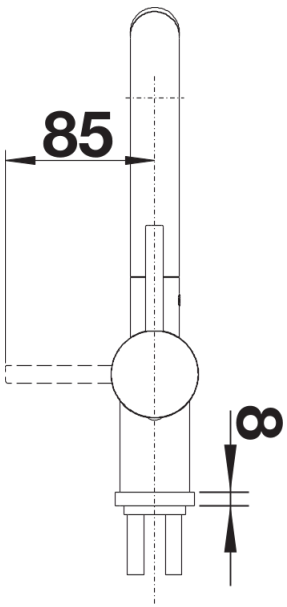

## Scope of supply

---

- Single-lever mixer tap
- 360° swivel spout for greater reach
- Ø 35 mm tap hole required
- With ceramic disk cartridge
- Flexible 450 mm connector pipes and  $\frac{3}{8}$ " nut for particularly easy and secure installation
- Patented jet regulator for markedly reduced furring up
- Stabilisation plate to increase the stability of the tap when fitted in stainless steel sinks
- LGA approved
- DVGW approved

## Swivel range

Side view hand gear 2D

Side view