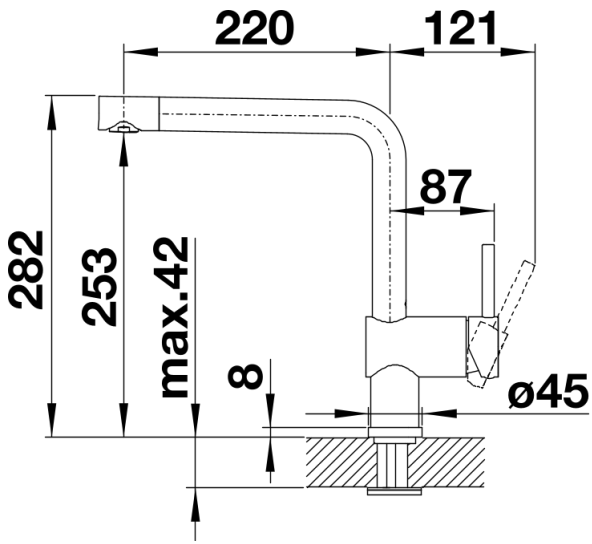

## Scope of supply

---

- Single-lever mixer tap
- 360° swivel spout for greater reach
- Ø 35 mm tap hole required
- With ceramic disk cartridge
- Flexible 450 mm connector pipes and  $\frac{3}{8}$ " nut for particularly easy and secure installation
- Patented jet regulator for markedly reduced furring up
- Stabilisation plate to increase the stability of the tap when fitted in stainless steel sinks
- LGA approved
- DVGW approved

## Swivel range

Side view hand gear 2D

Side view