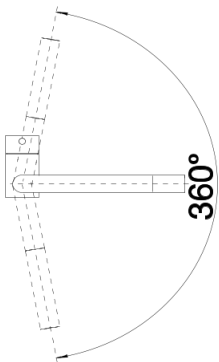

## Scope of supply

---

- Single-lever mixer tap
- 360° swivel spout for greater reach
- Ø 35 mm tap hole required
- With ceramic disk cartridge
- Flexible 450 mm connector pipes and  $\frac{3}{8}$ " nut for particularly easy and secure installation
- Patented jet regulator for markedly reduced furring up
- Stabilisation plate to increase the stability of the tap when fitted in stainless steel sinks
- LGA approved
- DVGW approved

## Swivel range

Side view hand gear 2D

Side view