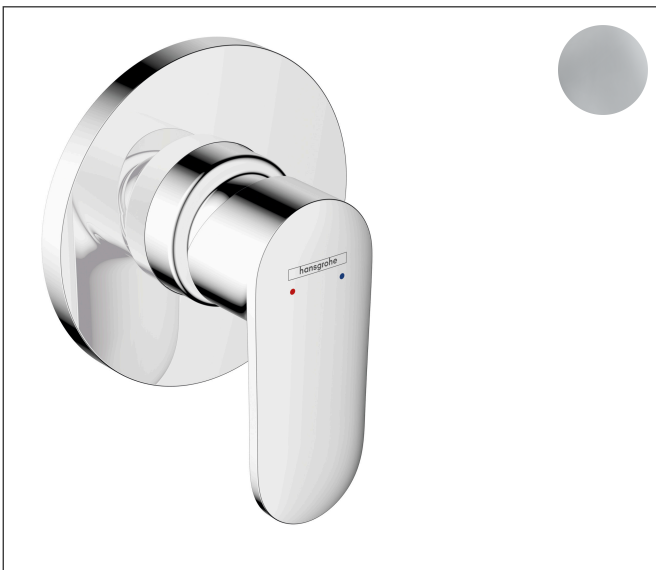

Brand	hansgrohe
Art. Name	Vernis Blend Single lever shower mixer for concealed installation
Art. Nr.	71649000
Surface	Chrome
Pos.	1

Product picture

Features

- 1 function
- connection type: basic set
- maximum flow rate at 3 bar: 28,7 l/min
- ceramic cartridge
- min. operating pressure: 1 bar
- max. operating pressure: 10 bar
- temperature limitation adjustable