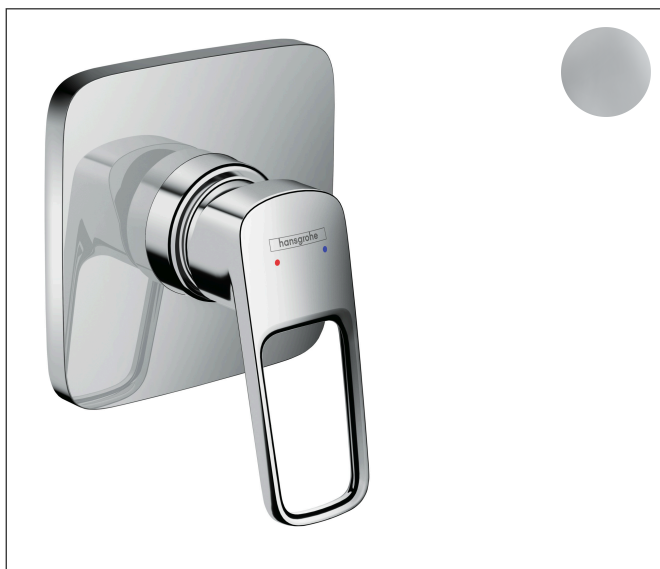

Brand	hansgrohe
Art. Name	Logis Loop Single lever shower mixer for concealed installation
Art. Nr.	71612000
Surface	Chrome
Pos.	1

Product picture

Features

- 1 function
- connection type: basic set
- maximum flow rate at 3 bar: 28,7 l/min
- ceramic cartridge
- min. operating pressure: 1 bar
- max. operating pressure: 10 bar
- temperature limitation adjustable
- with silencer