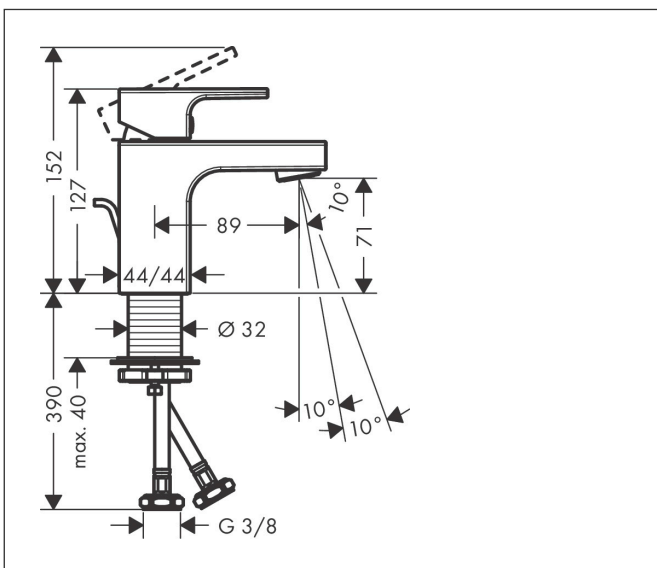

Brand	hansgrohe
Art. Name	Vernis Shape Single lever basin mixer 70 CoolStart with pop-up waste set
Art. Nr.	71593000
Surface	Chrome
Pos.	1

Product picture

Features

- consists of: single lever basin mixer, waste set
- ComfortZone 70
- projection: 89 mm
- spray type: normal spray
- swiveling spray former
- maximum flow rate at 3 bar: 5 l/min
- ceramic cartridge
- temperature limitation adjustable
- with isolated water conduction - without contact with nickel and lead
- suitable for continuous flow water heaters
- pop-up waste set G 1 1/4
- material waste set: synthetic
- connection type: G 3/8 connections
- connection dimension: DN15
- cold water in middle position

Drawing

Technology