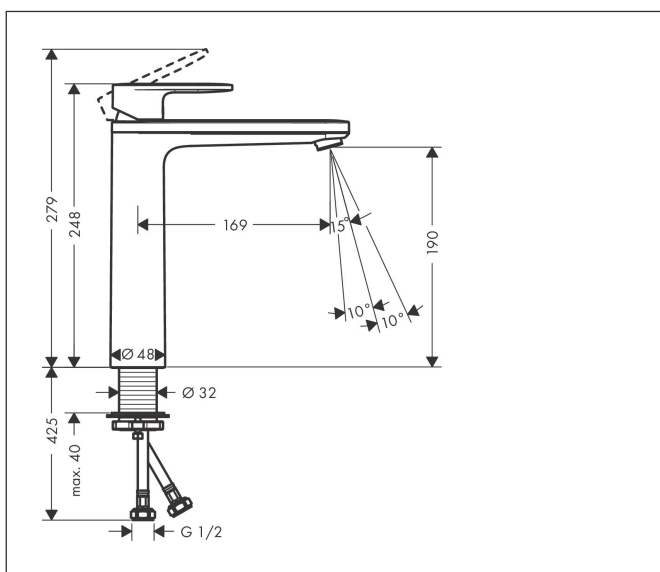

Brand	hansgrohe
Art. Name	Vernis Blend Single lever basin mixer 190 with isolated water conduction without waste set
Art. Nr.	71572673
Surface	Matt Black
Pos.	1

Product picture

Features

- ComfortZone 190
- projection: 169 mm
- spray type: normal spray
- maximum flow rate at 3 bar: 5 l/min
- ceramic cartridge
- temperature limitation adjustable
- with isolated water conduction - without contact with nickel and lead
- suitable for continuous flow water heaters
- connection type: G 1/2 connections
- connection dimension: DN15

Drawing

Technology