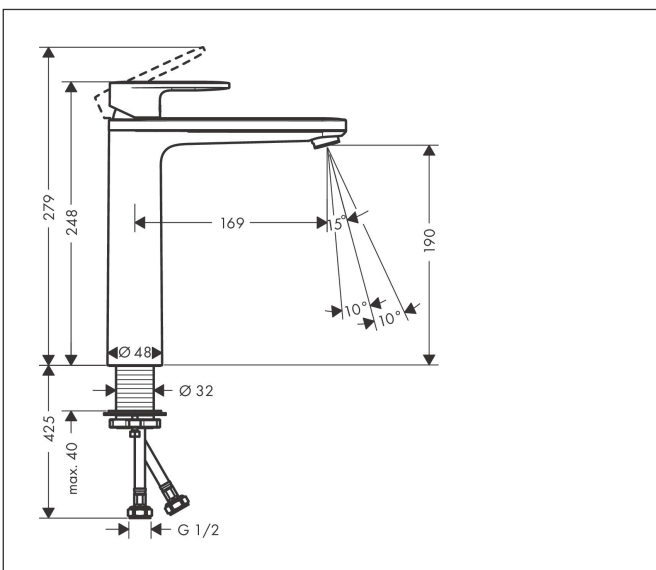

Brand	hansgrohe
Art. Name	Vernis Blend Single lever basin mixer 190 with isolated water conduction without waste set
Art. Nr.	71572003
Surface	Chrome
Pos.	1

Product picture

Features

- ComfortZone 190
- projection: 169 mm
- spray type: normal spray
- maximum flow rate at 3 bar: 5 l/min
- ceramic cartridge
- temperature limitation adjustable
- with isolated water conduction - without contact with nickel and lead
- suitable for continuous flow water heaters
- connection type: G 1/2 connections
- connection dimension: DN15

Drawing

Technology