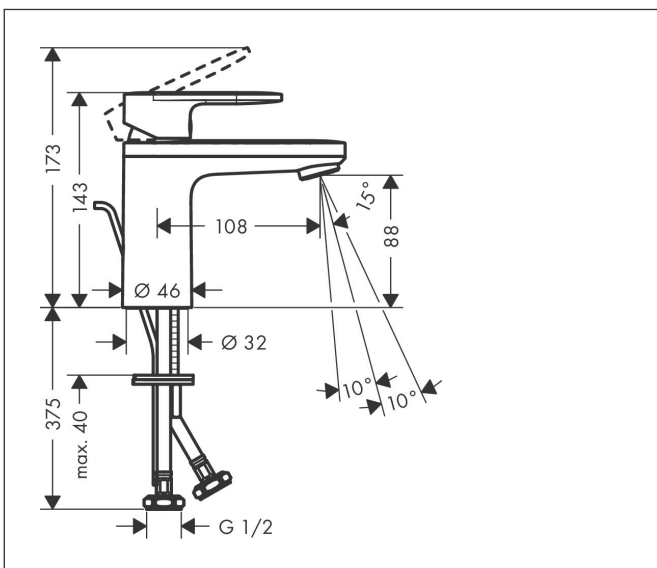

Brand	hansgrohe
Art. Name	Vernis Blend Single lever basin mixer 100 with isolated water conduction without waste set
Art. Nr.	71571673
Surface	Matt Black
Pos.	1

Product picture

Features

- ComfortZone 100
- projection: 108 mm
- spray type: normal spray
- maximum flow rate at 3 bar: 4,3 l/min
- ceramic cartridge
- temperature limitation adjustable
- with isolated water conduction - without contact with nickel and lead
- suitable for continuous flow water heaters
- connection type: G 1/2 connections
- connection dimension: DN15

Drawing

Technology