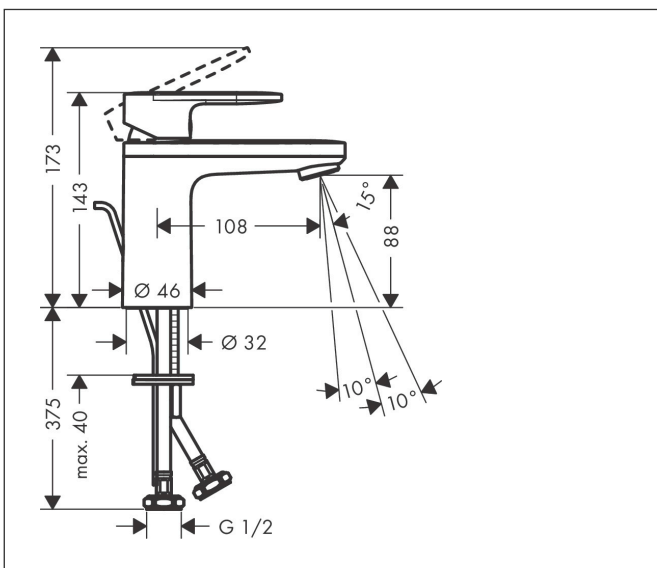

Brand	hansgrohe
Art. Name	Vernis Blend Single lever basin mixer 100 with isolated water conduction without waste set
Art. Nr.	71571003
Surface	Chrome
Pos.	1

Product picture

Features

- ComfortZone 100
- projection: 108 mm
- spray type: normal spray
- maximum flow rate at 3 bar: 4,3 l/min
- ceramic cartridge
- temperature limitation adjustable
- with isolated water conduction - without contact with nickel and lead
- suitable for continuous flow water heaters
- connection type: G 1/2 connections
- connection dimension: DN15

Drawing

Technology