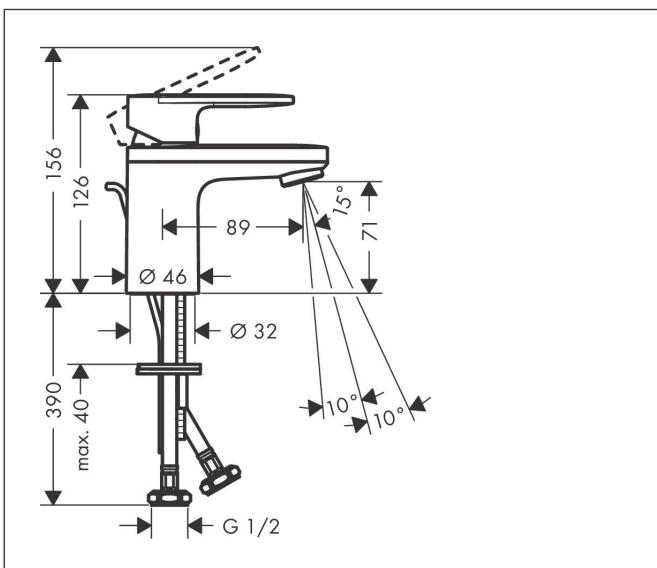

Brand	hansgrohe
Art. Name	Vernis Blend Single lever basin mixer 70 with isolated water conduction without waste set
Art. Nr.	71570673
Surface	Matt Black
Pos.	1

Product picture

Features

- ComfortZone 70
- projection: 89 mm
- spray type: normal spray
- maximum flow rate at 3 bar: 4,3 l/min
- ceramic cartridge
- temperature limitation adjustable
- with isolated water conduction - without contact with nickel and lead
- suitable for continuous flow water heaters
- connection type: G 1/2 connections
- connection dimension: DN15

Drawing

Technology