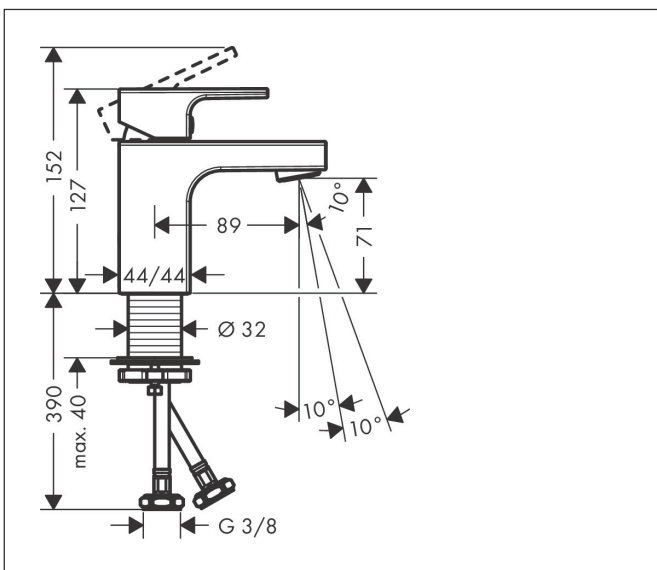

Brand	hansgrohe
Art. Name	Vernis Shape Single lever basin mixer 70 without waste set
Art. Nr.	71567000
Surface	Chrome
Pos.	1

Product picture

Features

- ComfortZone 70
- projection: 89 mm
- spray type: normal spray
- swiveling spray former
- maximum flow rate at 3 bar: 5 l/min
- ceramic cartridge
- temperature limitation adjustable
- with isolated water conduction - without contact with nickel and lead
- suitable for continuous flow water heaters
- connection type: G 3/8 connections
- connection dimension: DN15

Drawing

Technology