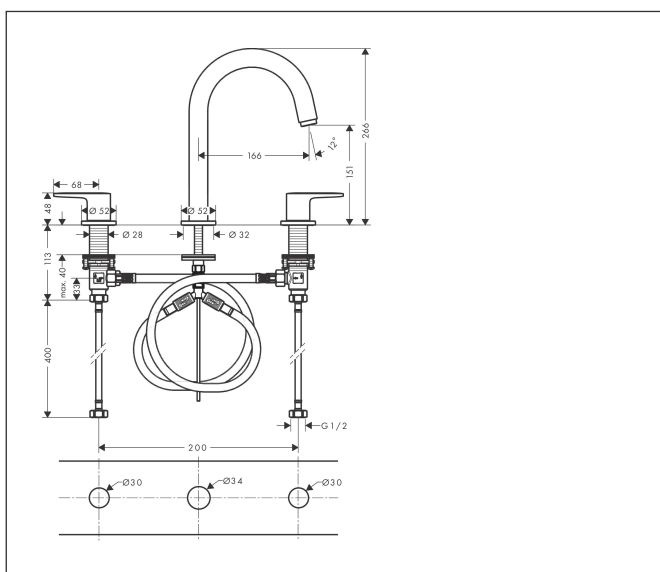

Brand	hansgrohe
Art. Name	Vernis Blend 3-hole basin mixer without waste set
Art. Nr.	71553673
Surface	Matt Black
Pos.	1

Product picture

Features

- ComfortZone 150
- projection: 166 mm
- spray type: laminar spray
- maximum flow rate at 3 bar: 5 l/min
- ceramic valves hot/ cold 90°
- suitable for continuous flow water heaters
- connection type: G 1/2 connections
- connection dimension: DN15

Drawing

Technology