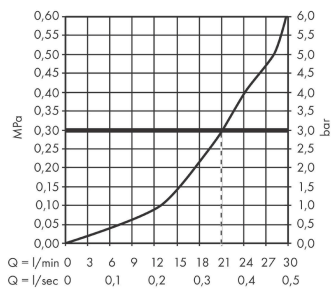

Bath spout

Surfaces: **Chrome** Article Number: **71410000**

Description

product features

- with escutcheon
- projection 195 mm
- wall-mounted
- spray type: normal spray
- scope of supply: bath spout, escutcheon, assembly instruction
- amount of outlet: 1 function

Technology

Product image

Scale drawing

Flowchart

The consumption was measured in combination with the appropriate fittings (thermostat/mixer/ in-wall valve) to reflect actual application in practice.