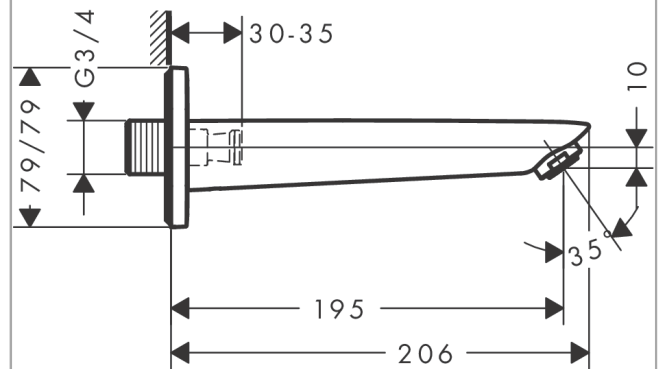

Bath spout

Surfaces: **Chrome** Article Number: **71410000**

Description

product features

- with escutcheon
- projection 195 mm
- wall-mounted
- spray type: normal spray
- scope of supply: bath spout, escutcheon, assembly instruction
- amount of outlet: 1 function

Technology

Product image

Scale drawing

Flowchart

The consumption was measured in combination with the appropriate fittings (thermostat/mixer/ in-wall valve) to reflect actual application in practice.