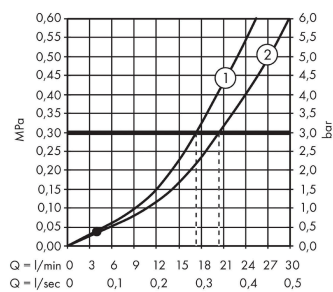

Logis
Single lever bath mixer for exposed installation
 Surfaces: **Chrome** Article Number: **71400003**

Description

product features

- projection 194 mm
- spray type mixer: normal spray
- maximum flow rate at 3 bar: 22 l/min
- suitable for continuous flow water heaters

Technology

Product image

Scale drawing

Flowchart

- ① Shower outlet with 1B-resistance
- ② Tub outlet