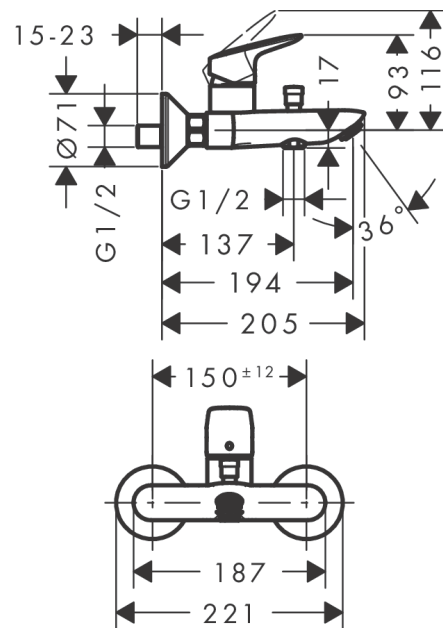

Logis
Single lever bath mixer for exposed installation
 Surfaces: **Chrome** Article Number: **71400003**

Description

product features

- projection 194 mm
- spray type mixer: normal spray
- maximum flow rate at 3 bar: 22 l/min
- suitable for continuous flow water heaters

Technology

Product image

Scale drawing

Flowchart

- ① Shower outlet with 1B-resistance
- ② Tub outlet