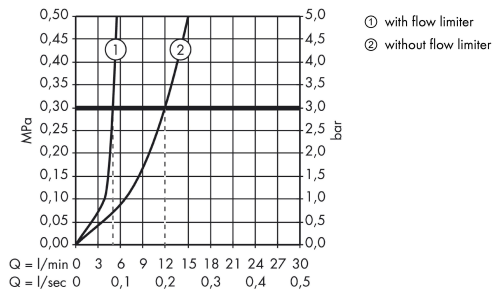

### Scale drawing

**Logis**

**Single lever basin mixer for concealed installation wall-mounted with spout 19,5 cm**

Surfaces: **Chrome** Article Number: **71220000**

**Flowchart**

**Logis**

**Single lever basin mixer for concealed installation wall-mounted with spout 19,5 cm**