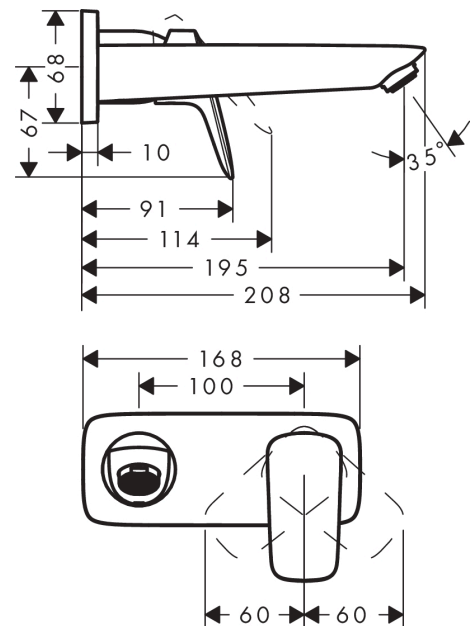

## Logis

**Single lever basin mixer for concealed installation wall-mounted with spout 19,5 cm**

Surfaces: **Chrome** Article Number: **71220000**

#### product features

- consists of: single lever basin mixer for concealed installation wall-mounted, waste set
- handle variant: lever handle
- projection 195 mm
- spray type: normal spray
- maximum flow rate at 3 bar: 5 l/min
- suitable for continuous flow water heaters
- non-closing waste set
- material waste set: metal
- connection dimension: DN15
- handle can be positioned on the right or left, depends on the basic set installation
- noise class: I
- not included: basic set

### Scale drawing

**Logis**

**Single lever basin mixer for concealed installation wall-mounted with spout 19,5 cm**

Surfaces: **Chrome** Article Number: **71220000**

**Flowchart**

**Logis**

**Single lever basin mixer for concealed installation wall-mounted with spout 19,5 cm**