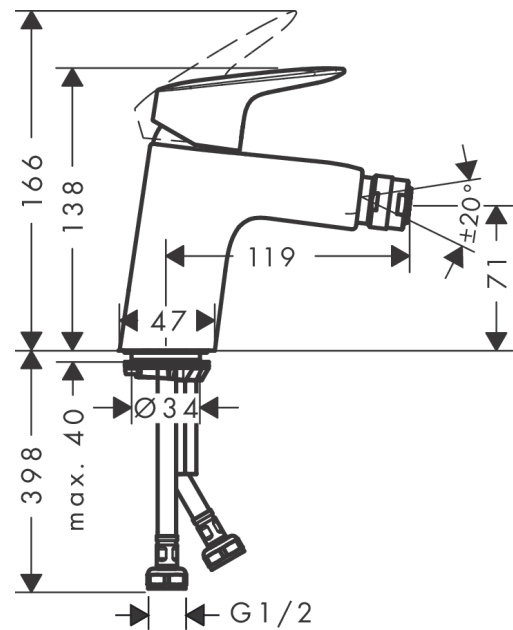

Logis

Single lever bidet mixer 70 without waste set

Surfaces: **Chrome** Article Number: **71204003**

Description

product features

- projection 119 mm
- spray former: aerator with ball pivot
- spray type: normal spray
- suitable for continuous flow water heaters
- not included: waste set

Technology

Product image

Scale drawing

Flowchart