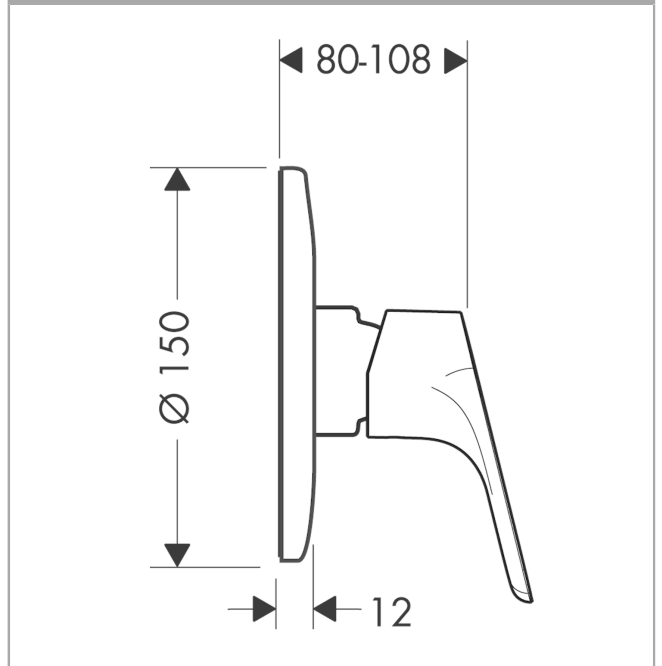

Decor

Single lever shower mixer for concealed installation

Surfaces: **Brushed Black Chrome** Article Number: **31967343**

Description

product features

- connection type: basic set
- min. operating pressure: 1 bar
- max. operating pressure: 10 bar
- scope of supply: handle, sleeve, escutcheon

Product image

Scale drawing

Flowchart