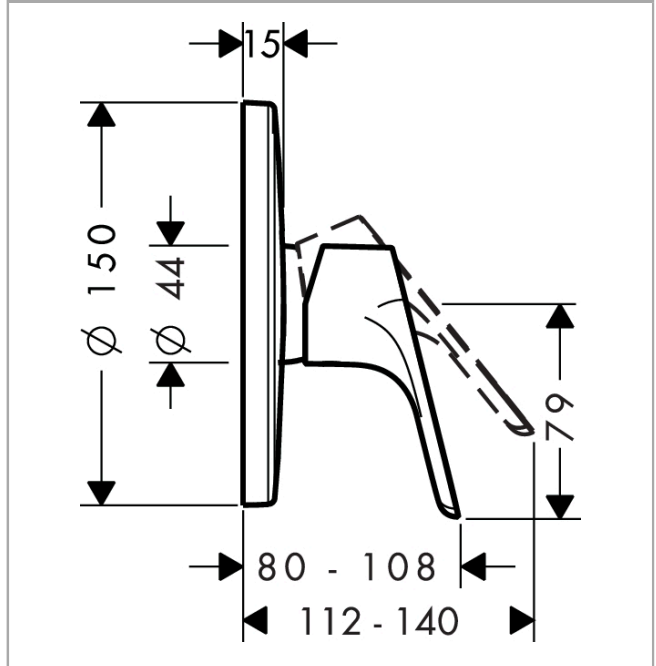

Decor

Single lever shower mixer for concealed installation

Surfaces: **Brushed Black Chrome** Article Number: **31965343**

Description

product features

- connection type: basic set
- maximum flow rate at 3 bar: 22 l/min

Product image

Scale drawing

Flowchart