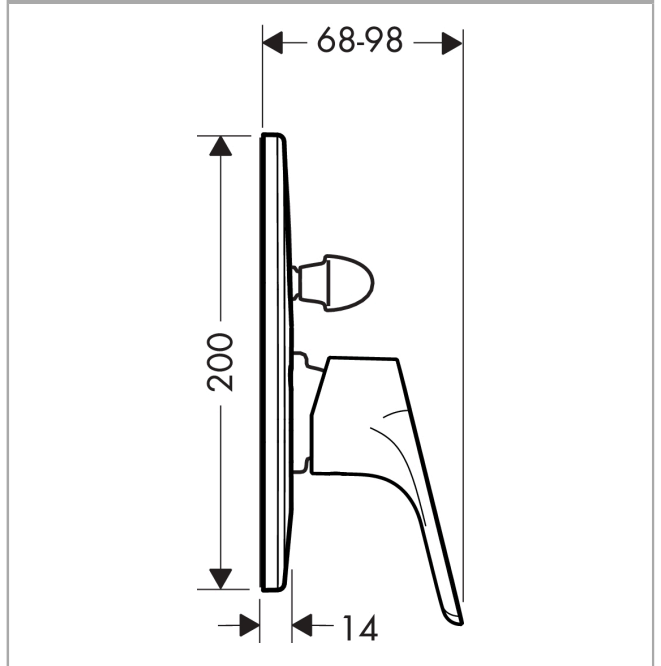

Decor

Single lever bath mixer for concealed installation

Surfaces: **Chrome** Article Number: **31947223**

Description

product features

- min. operating pressure: 1 bar
- max. operating pressure: 10 bar
- scope of supply: handle, sleeve, escutcheon, diverter

Product image

Scale drawing

Flowchart