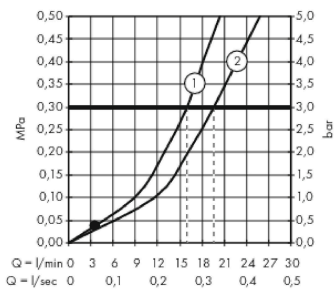

Flowchart

- ① Shower outlet with 1B-resistance
- ② Tub outlet