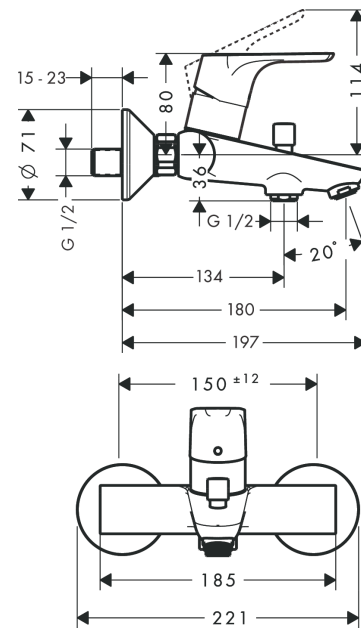

##### product features

- projection 172 - 179.5 mm
- spray type mixer: normal spray
- maximum flow rate at 3 bar: 22 l/min
- min. operating pressure: 1 bar
- max. operating pressure: 10 bar
- suitable for continuous flow water heaters

#### Scale drawing