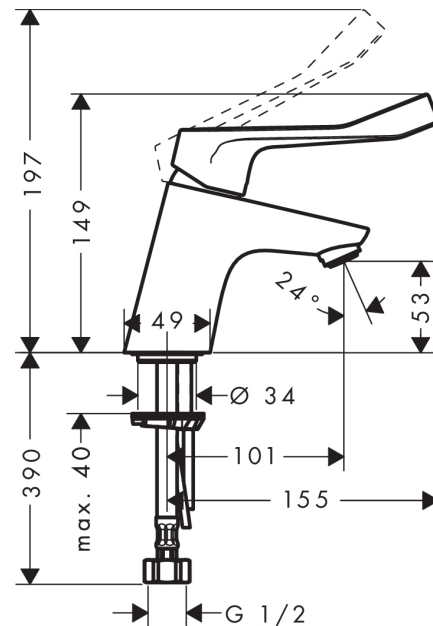

Decor

Single lever basin mixer 70 with extra long handle without waste set

Surfaces: **Chrome** Article Number: **31910223**

Description

product features

- ComfortZone 70
- with extra long barrier-free handle
- projection 101 mm
- spray type: laminar spray
- dezincification brass
- maximum flow rate at 3 bar: 5 l/min
- suitable for continuous flow water heaters
- connection dimension: DN15
- not included: waste set

Technology

Product image

Scale drawing

Flowchart