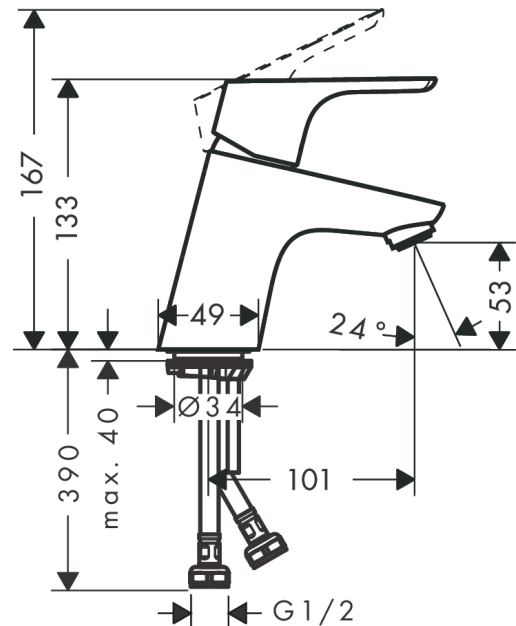

Decor

Single lever basin mixer 70 without waste set

Surfaces: **Brushed Black Chrome** Article Number: **31733343**

Description

product features

- ComfortZone 70
- handle variant: lever handle
- spray type: normal spray
- dezincification brass
- maximum flow rate at 3 bar: 5 l/min
- suitable for continuous flow water heaters
- connection dimension: DN15
- not included: waste set

Technology

Product image

Scale drawing

Flowchart