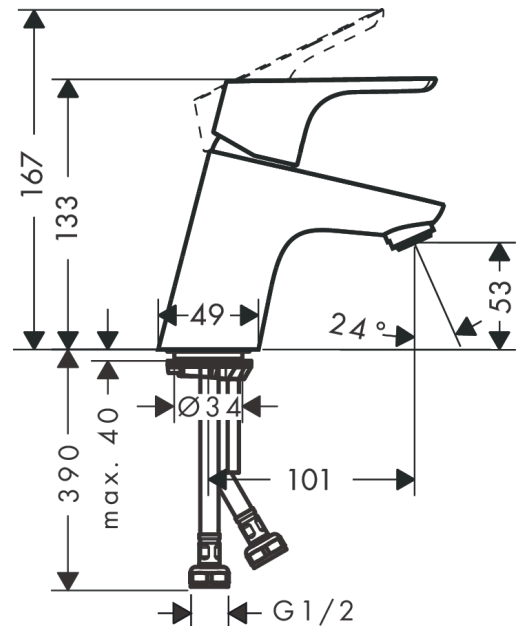

Decor

Single lever basin mixer 70 without waste set

Surfaces: **Chrome** Article Number: **31733223**

Description

product features

- ComfortZone 70
- handle variant: lever handle
- spray type: normal spray
- dezincification brass
- maximum flow rate at 3 bar: 5 l/min
- suitable for continuous flow water heaters
- connection dimension: DN15
- not included: waste set

Technology

Product image

Scale drawing

Flowchart