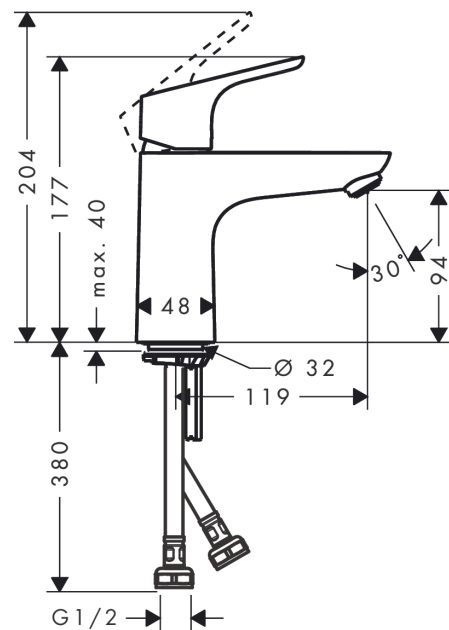

Decor

Single lever basin mixer 100 without waste set

Surfaces: **Brushed Black Chrome** Article Number: **31517343**

Description

product features

- ComfortZone 100
- handle variant: lever handle
- dezincification brass
- maximum flow rate at 3 bar: 5 l/min
- suitable for continuous flow water heaters
- connection dimension: DN15
- not included: waste set

Technology

Product image

Scale drawing

Flowchart