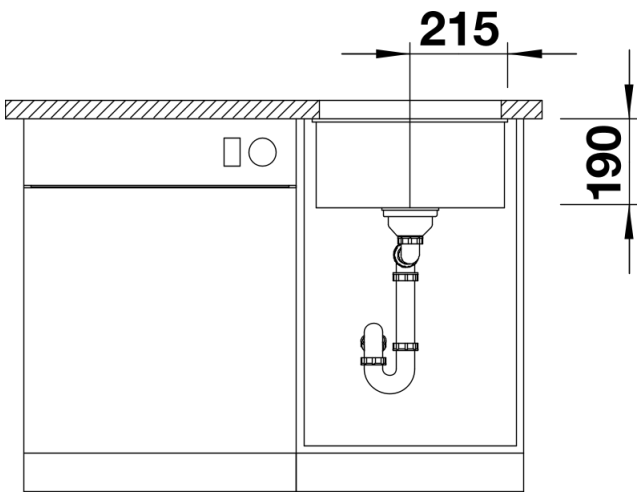

Colours

Available colours:

- black
- anthracite
- rock grey
- alu metallic
- pearl grey
- white
- jasmine
- champagne
- tartufo
- coffee

SILGRANIT alu metallic

Planning information

- Cut-out radius: 10 mm
- Note: the appropriate waste kit is included with delivery of individual bowls.

Scope of supply

- waste kit with space-saving pipe
- 3 ½" InFino basket strainer
- fixing kit

Details

Top view

Cut-out

Front view

Side view