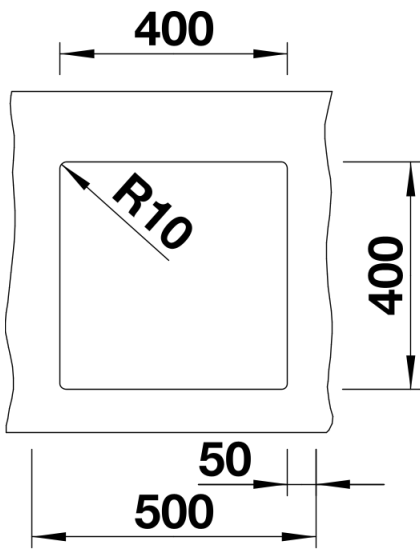

Colours

Available colours:

- black
- anthracite
- rock grey
- alu metallic
- pearl grey
- white
- jasmine
- champagne
- tartufo
- coffee

SILGRANIT alu metallic

Planning information

- Cut-out radius: 10 mm
- Note: the appropriate waste kit is included with delivery of individual bowls.

Scope of supply

- waste kit with space-saving pipe
- 3 ½" InFino basket strainer
- fixing kit

Details

Top view

Cut-out

Front view

Side view