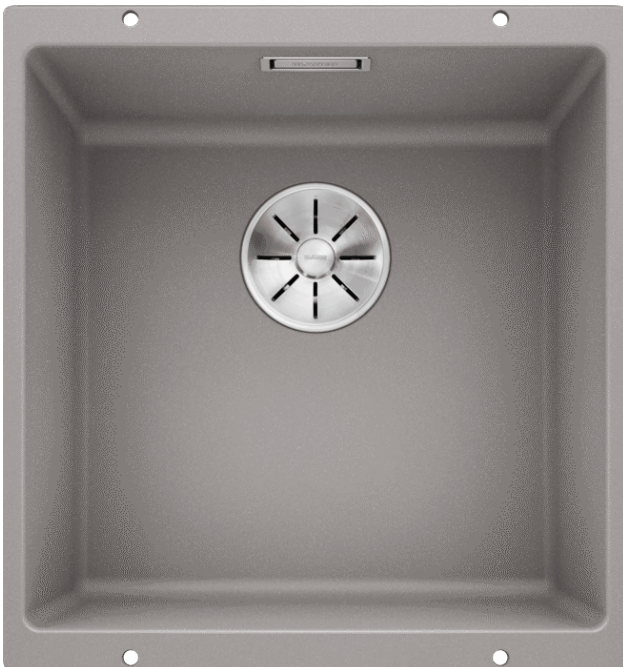

Product information sheet SUBLINE 400-U

Item no. 523424

Benefits

- Undermount bowl for discerning demands on design
- Timelessly elegant, contoured bowl design
- Entire system for a wide variety of plans featuring large and small bowls
- High-quality features with covered C-overflow and InFino drain system – elegantly integrated and extremely easy-care
- Optional versatile accessories are available

Colours

Available colours:

- black
- anthracite
- rock grey
- alu metallic
- pearl grey
- white
- jasmine
- champagne
- tartufo
- coffee

SILGRANIT alu metallic

Planning information

- Cut-out radius: 10 mm
- Note: the appropriate waste kit is included with delivery of individual bowls.

Scope of supply

- waste kit with space-saving pipe
- 3 ½" InFino basket strainer
- fixing kit

Details

Top view

Cut-out

Front view

Side view