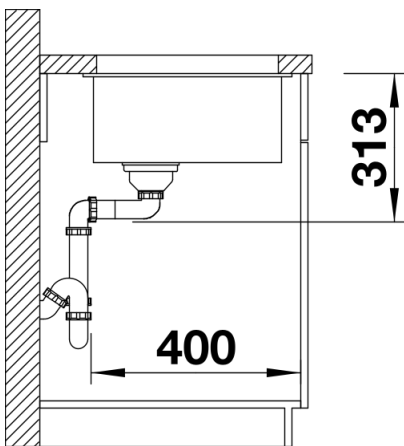

Scope of supply

- waste kit with space-saving pipe
- 3 ½" InFino basket strainer
- fixing kit

Details

Top view

Cut-out

Front view

Side view