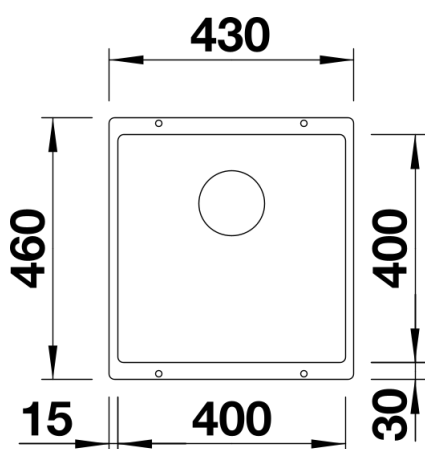

Colours

Available colours:

- black
- anthracite
- rock grey
- alu metallic
- pearl grey
- white
- jasmine
- champagne
- tartufo
- coffee

SILGRANIT alu metallic

Planning information

- Cut-out radius: 10 mm
- Note: the appropriate waste kit is included with delivery of individual bowls.

Scope of supply

- waste kit with space-saving pipe
- 3 ½" InFino basket strainer
- fixing kit

Details

Top view

Cut-out

Front view

Side view