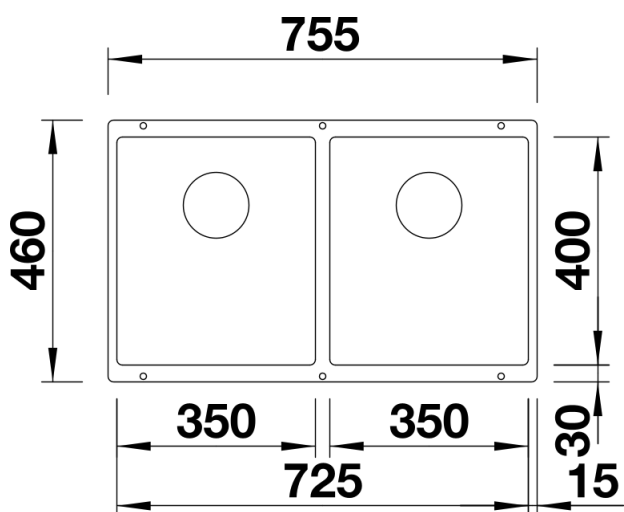

Product information sheet SUBLINE 350/350-U

Item no. 523576

Benefits

- Undermount bowl for discerning demands on design
- Timelessly elegant, contoured bowl design
- 2 in 1: two bowls, one cut-out panel and only one mounting procedure
- Entire system for a wide variety of plans featuring large and small bowls
- High-quality features with covered C-overflow and InFino drain system – elegantly integrated and extremely easy-care
- Versatile accessories available

Colours

SILGRANIT alu metallic

Available colours:

- black
- anthracite
- rock grey
- alu metallic
- pearl grey
- white
- jasmine
- champagne
- tartufo
- coffee

Planning information

- Cut-out radius: 10 mm

Scope of supply

- waste kit with space-saving pipe
- waste connection
- 2 x 3 ½" InFino basket strainer
- fixing kit

Details

Top view

Cut-out

Front view

Side view