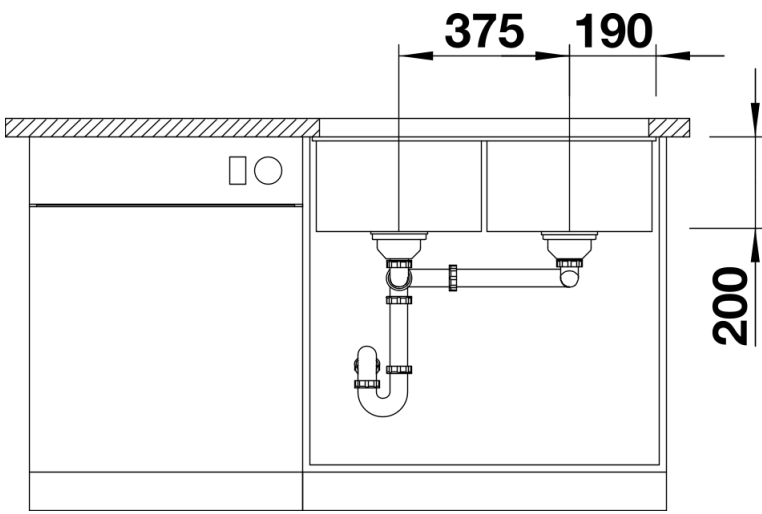

Product information sheet SUBLINE 350/350-U

Item no. 523576

Benefits

- Undermount bowl for discerning demands on design
- Timelessly elegant, contoured bowl design
- 2 in 1: two bowls, one cut-out panel and only one mounting procedure
- Entire system for a wide variety of plans featuring large and small bowls
- High-quality features with covered C-overflow and InFino drain system – elegantly integrated and extremely easy-care
- Versatile accessories available

- waste kit with space-saving pipe
- waste connection
- 2 x 3 ½" InFino basket strainer
- fixing kit

Details

Top view

Cut-out

Front view

Side view