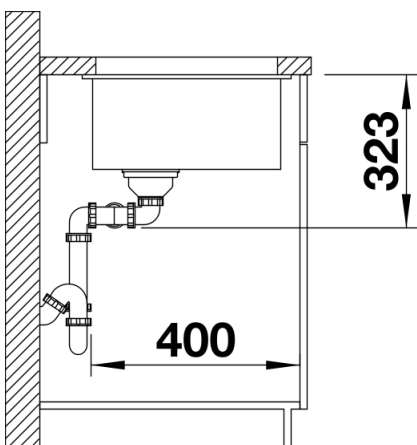

- waste kit with space-saving pipe
- waste connection
- 2 x 3 ½" InFino basket strainer
- fixing kit

Details

Top view

Cut-out

Front view

Side view