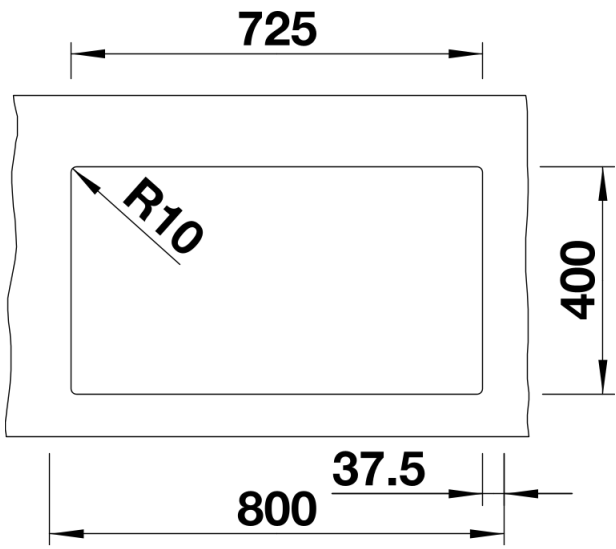

Product information sheet SUBLINE 350/350-U

Item no. 523576

Benefits

- Undermount bowl for discerning demands on design
- Timelessly elegant, contoured bowl design
- 2 in 1: two bowls, one cut-out panel and only one mounting procedure
- Entire system for a wide variety of plans featuring large and small bowls
- High-quality features with covered C-overflow and InFino drain system – elegantly integrated and extremely easy-care
- Versatile accessories available

Colours

SILGRANIT alu metallic

Available colours:

- black
- anthracite
- rock grey
- alu metallic
- pearl grey
- white
- jasmine
- champagne
- tartufo
- coffee

Planning information

- Cut-out radius: 10 mm

Scope of supply

- waste kit with space-saving pipe
- waste connection
- 2 x 3 ½" InFino basket strainer
- fixing kit

Details

Top view

Cut-out

Front view

Side view