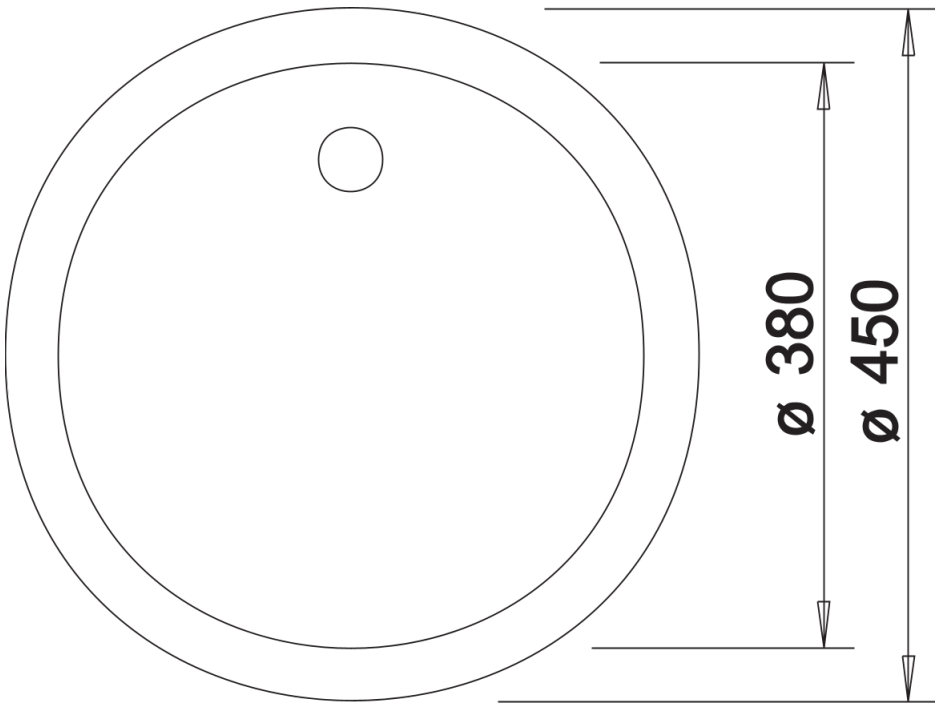

Product information sheet BLANCORONDO

Item no. 511704

Benefits

- Ideal solution for small kitchens
- With 3 ½" stainless steel basket strainer
- Practical optional accessories available

Colours

Available colours:

- black
- anthracite
- rock grey
- alu metallic
- pearl grey
- white
- jasmine
- tartufo
- coffee

SILGRANIT alu metallic

Planning information

- Installing a kitchen mixer tap, drain remote control or soap dispenser in laminate worktops requires a flexible sealing tape, item no. 120 055.
- Special fixing elements are required for undermount installation.

Scope of supply

- waste kit with space-saving pipe
- 3 ½" basket strainer

Details

Top view

Cut-out

Front view

Side view