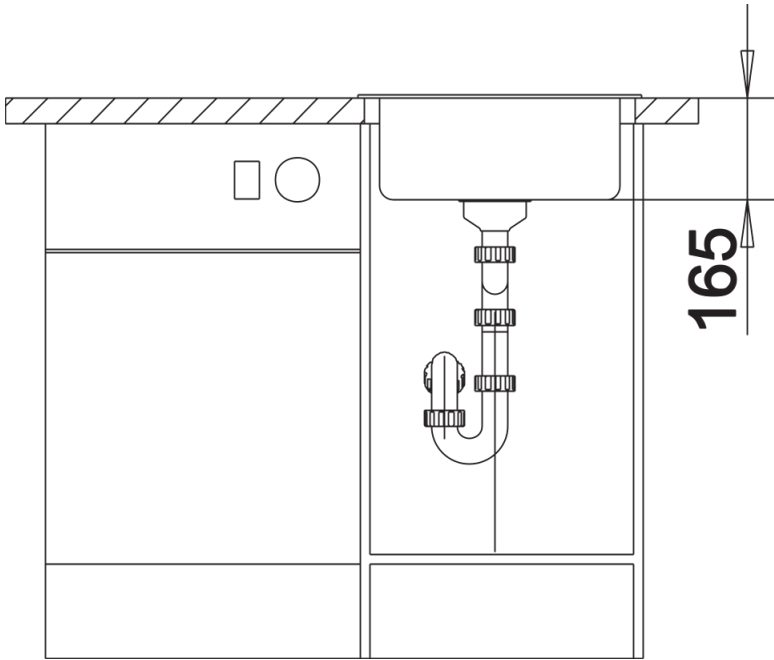

- black
- anthracite
- rock grey
- alu metallic
- pearl grey
- white
- jasmine
- tartufo
- coffee

SILGRANIT alu metallic

Planning information

- Installing a kitchen mixer tap, drain remote control or soap dispenser in laminate worktops requires a flexible sealing tape, item no. 120 055.
- Special fixing elements are required for undermount installation.

Scope of supply

- waste kit with space-saving pipe
- 3 ½" basket strainer

Details

Top view

Cut-out

Front view

Side view