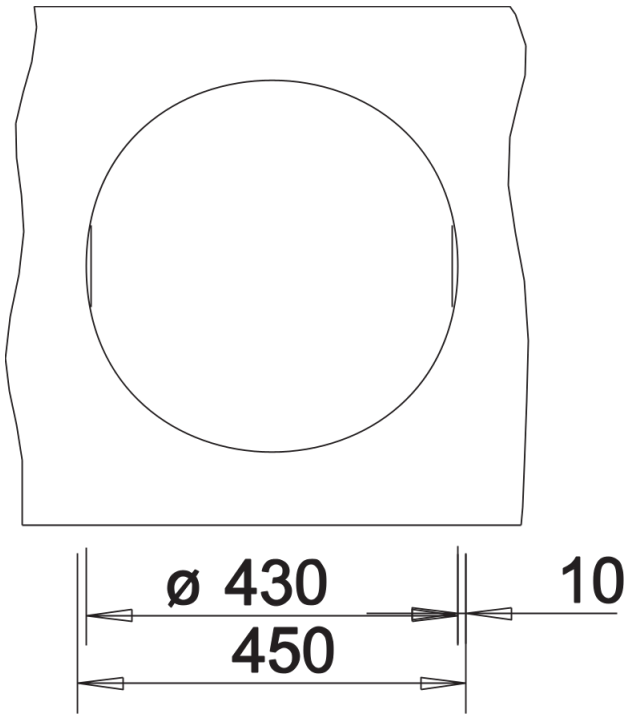

- black
- anthracite
- rock grey
- alu metallic
- pearl grey
- white
- jasmine
- tartufo
- coffee

SILGRANIT alu metallic

Planning information

- Installing a kitchen mixer tap, drain remote control or soap dispenser in laminate worktops requires a flexible sealing tape, item no. 120 055.
- Special fixing elements are required for undermount installation.

Scope of supply

- waste kit with space-saving pipe
- 3 ½" basket strainer

Details

Top view

Cut-out

Front view

Side view