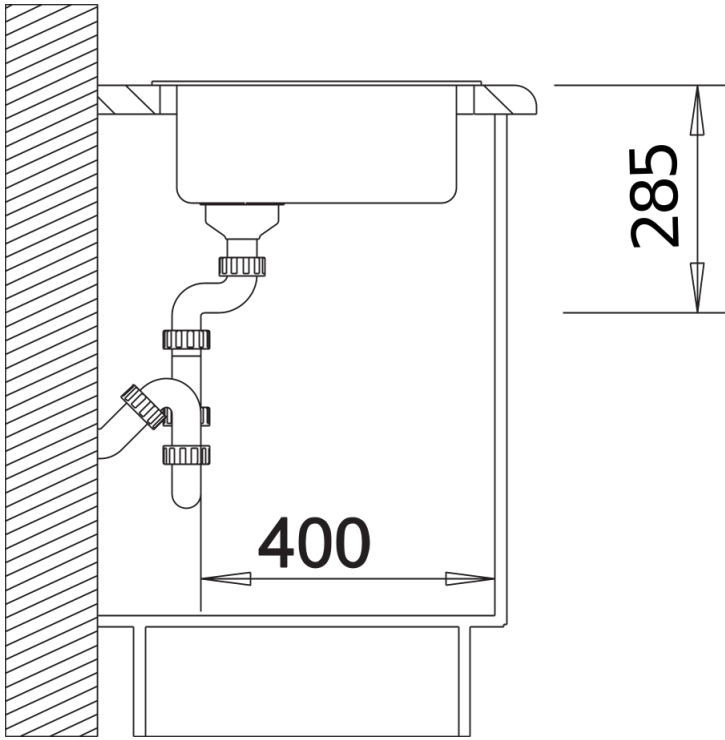

- black
- anthracite
- rock grey
- alu metallic
- pearl grey
- white
- jasmine
- tartufo
- coffee

SILGRANIT alu metallic

Planning information

- Installing a kitchen mixer tap, drain remote control or soap dispenser in laminate worktops requires a flexible sealing tape, item no. 120 055.
- Special fixing elements are required for undermount installation.

Scope of supply

- waste kit with space-saving pipe
- 3 ½" basket strainer

Details

Top view

Cut-out

Front view

Side view