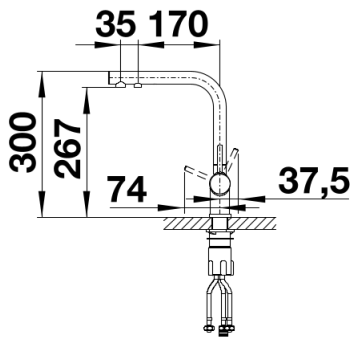

Colours

Available colours:
chrome

galvanic chrome

Scope of supply

- 360° swivel spout for greater reach
- Ø 35 mm tap hole required
- With ceramic disk cartridge
- Flexible connector pipes, 450 mm long and $\frac{3}{8}$ " nut for particularly easy and safe installation
- Patented jet regulator for markedly reduced scaling
- Stabilisation plate to increase the stability of the tap when fitted in stainless steel sinks
- LGA approved
- High-end water filtering system by BWT, incl. filter head and multi-stage filter cartridge
- Flowmeter to display remaining filter capacity

Details

Swivel range

Side view hand gear 2D

Side view