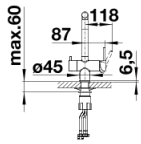

Colours

Available colours:
chrome

galvanic chrome

Scope of supply

- 360° swivel spout for greater reach
- Ø 35 mm tap hole required
- With ceramic disk cartridge
- Flexible connector pipes, 450 mm long and $\frac{3}{8}$ " nut for particularly easy and safe installation
- Patented jet regulator for markedly reduced scaling
- Stabilisation plate to increase the stability of the tap when fitted in stainless steel sinks
- LGA approved
- High-end water filtering system by BWT, incl. filter head and multi-stage filter cartridge
- Flowmeter to display remaining filter capacity

Details

Swivel range

Side view hand gear 2D

Side view