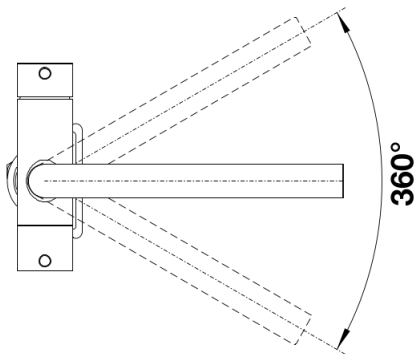

Product information sheet drink.filter FONTAS II

Item no. 525227

Benefits

- 3 in 1 mixer tap: cold, warm and filtered water out of one tap
- Separate levers: cold and warm water right, filtered water left
- Hygienic: water circuit with extra spout for filtered water
- High-end BWT multi-stage filter reduces limescale and improves taste
- Longer usage cycles thanks to higher filter capacity
- Flowmeter displays exact filter capacity

Colours

Available colours:
chrome

galvanic chrome

Scope of supply

- 360° swivel spout for greater reach
- Ø 35 mm tap hole required
- With ceramic disk cartridge
- Flexible connector pipes, 450 mm long and $\frac{3}{8}$ " nut for particularly easy and safe installation
- Patented jet regulator for markedly reduced scaling
- Stabilisation plate to increase the stability of the tap when fitted in stainless steel sinks
- LGA approved
- High-end water filtering system by BWT, incl. filter head and multi-stage filter cartridge
- Flowmeter to display remaining filter capacity

Details

Swivel range

Side view hand gear 2D

Side view