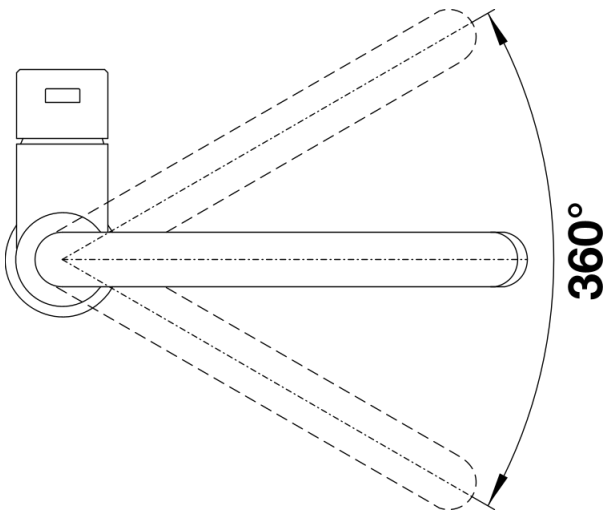

## Planning information

---

- Optionally available:
- Aerator set with clear spray and aerated spray for high-pressure mixer taps incl. service key

## Scope of supply

---

- 360° swivel spout for greater reach
- Ø 35 mm tap hole required
- With ceramic disk cartridge
- Flexible connector pipes, 450 mm long and  $\frac{3}{8}$ " nut for particularly easy and safe installation
- Patented jet regulator for markedly reduced scaling
- Stabilisation plate to increase the stability of the tap when fitted in stainless steel sinks
- LGA approved
- DVGW approved

## Details

---

Swivel range

Side view hand gear 2D

Side view