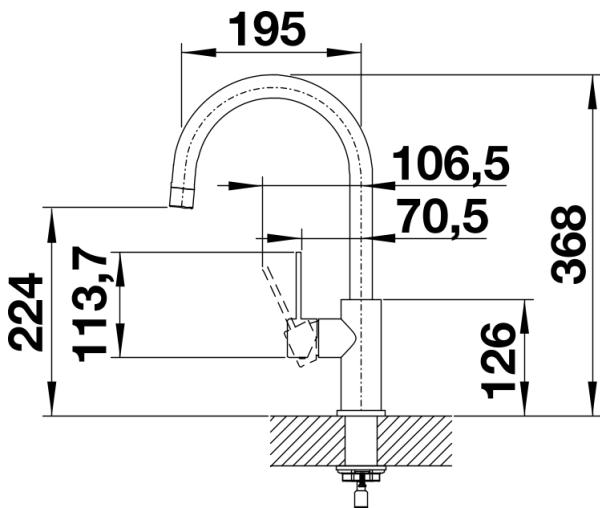

## Scope of supply

---

- 360° swivel spout for greater reach
- Ø 35 mm tap hole required
- With ceramic disk cartridge
- Flexible connector pipes, 450 mm long and  $\frac{3}{8}$ " nut for particularly easy and safe installation
- Patented jet regulator for markedly reduced scaling
- Stabilisation plate to increase the stability of the tap when fitted in stainless steel sinks
- LGA approved
- DVGW approved

## Details

---

Swivel range

Side view hand gear 2D

Side view