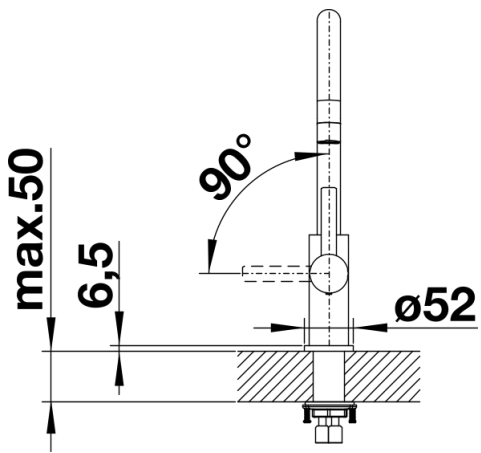

## Scope of supply

---

- 360° swivel spout for greater reach
- Ø 35 mm tap hole required
- With ceramic disk cartridge
- Flexible connector pipes, 450 mm long and  $\frac{3}{8}$ " nut for particularly easy and safe installation
- Patented jet regulator for markedly reduced scaling
- Stabilisation plate to increase the stability of the tap when fitted in stainless steel sinks
- LGA approved
- DVGW approved

## Details

---

Swivel range

Side view hand gear 2D

Side view