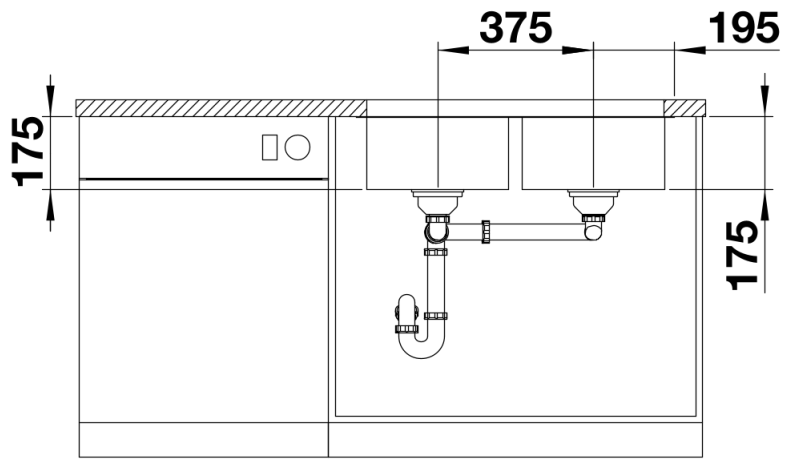

Scope of supply

- waste kit with space-saving pipe
- 2 x 3 ½" basket strainer
- fixing kit

Details

Top view

Cut-out

Front view

Side view