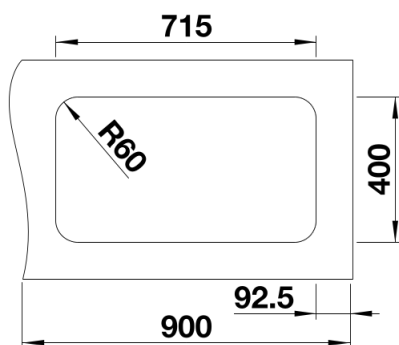

Product information sheet SUPRA 340/340-U

Item no. 519716

Benefits

- Wide programme with various combination options
- For individual configuration of main and additional bowl, drainer and accessories
- Practical accessory optional available

Scope of supply

- waste kit with space-saving pipe
- 2 x 3 ½" basket strainer
- fixing kit

Details

Top view

Cut-out

Front view

Side view