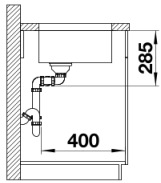

Scope of supply

- waste kit with space-saving pipe
- 2 x 3 ½" basket strainer
- fixing kit

Details

Top view

Cut-out

Front view

Side view