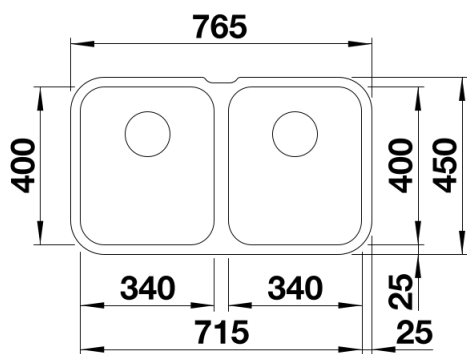

Product information sheet SUPRA 340/340-U

Item no. 519716

Benefits

- Wide programme with various combination options
- For individual configuration of main and additional bowl, drainer and accessories
- Practical accessory optional available

Scope of supply

- waste kit with space-saving pipe
- 2 x 3 ½" basket strainer
- fixing kit

Details

Top view

Cut-out

Front view

Side view