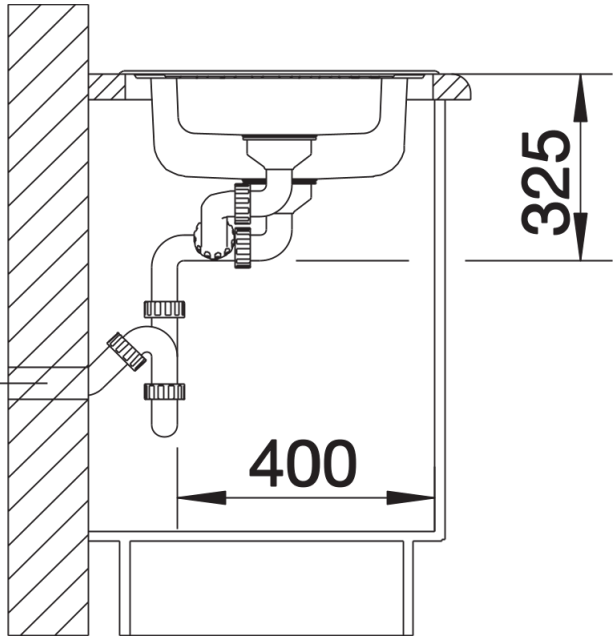

Product information sheet TIPO 6 S Basic

Item no. 512303

Benefits

- Functional design
- Large bowl with additional bowl
- Specific drainboard pattern
- With 3 ½" stainless steel basket strainer
- Can be installed reversibly

Scope of supply

- waste kit with space-saving pipe
- 2 x 3 ½" basket strainer
- seal

Details

Top view

Cut-out

Front view

Side view