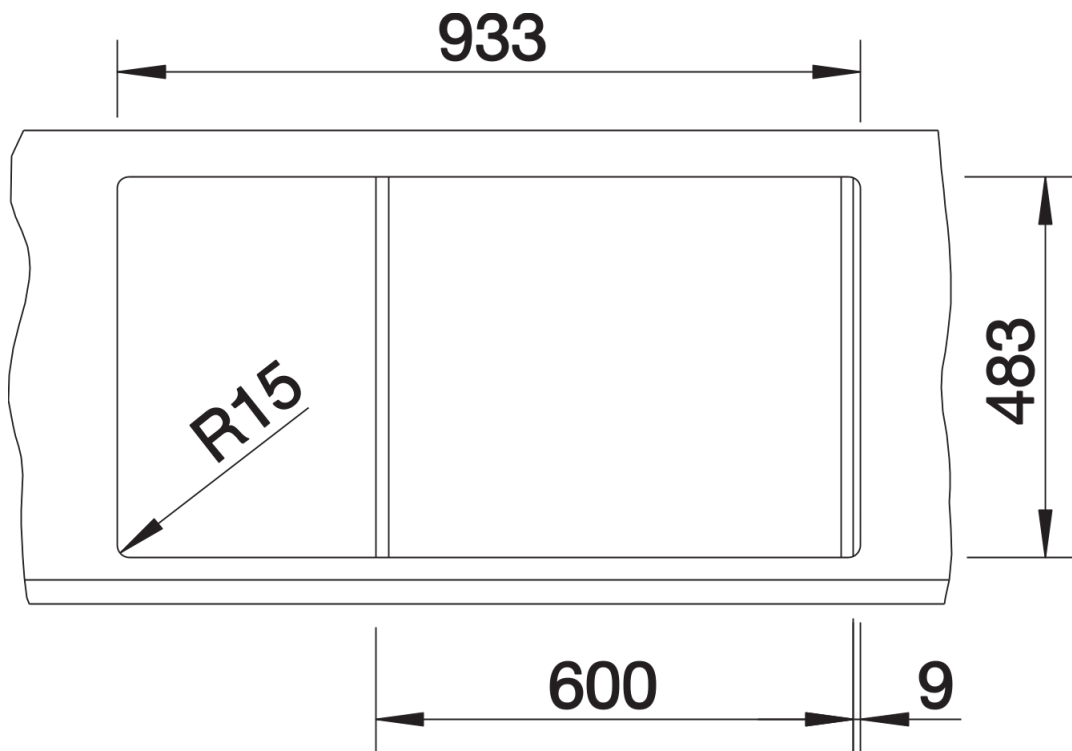

Product information sheet TIPO 6 S Basic

Item no. 512303

Benefits

- Functional design
- Large bowl with additional bowl
- Specific drainboard pattern
- With 3 ½" stainless steel basket strainer
- Can be installed reversibly

Scope of supply

- waste kit with space-saving pipe
- 2 x 3 ½" basket strainer
- seal

Details

Top view

Cut-out

Front view

Side view