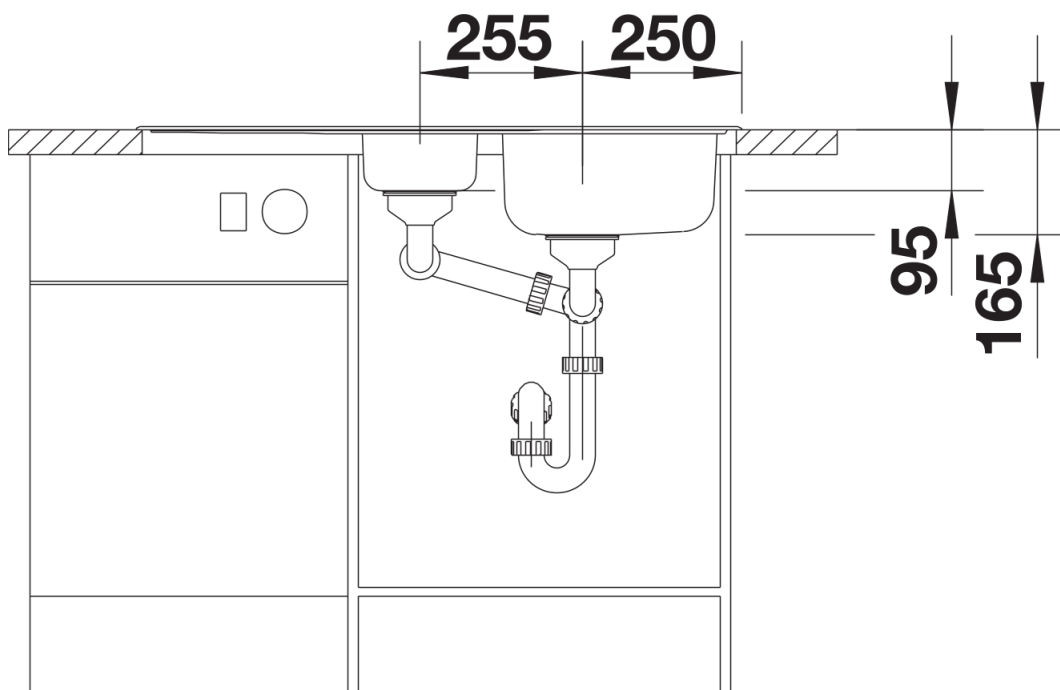

Product information sheet TIPO 6 S Basic

Item no. 512303

Benefits

- Functional design
- Large bowl with additional bowl
- Specific drainboard pattern
- With 3 ½" stainless steel basket strainer
- Can be installed reversibly

Scope of supply

- waste kit with space-saving pipe
- 2 x 3 ½" basket strainer
- seal

Details

Top view

Cut-out

Front view

Side view