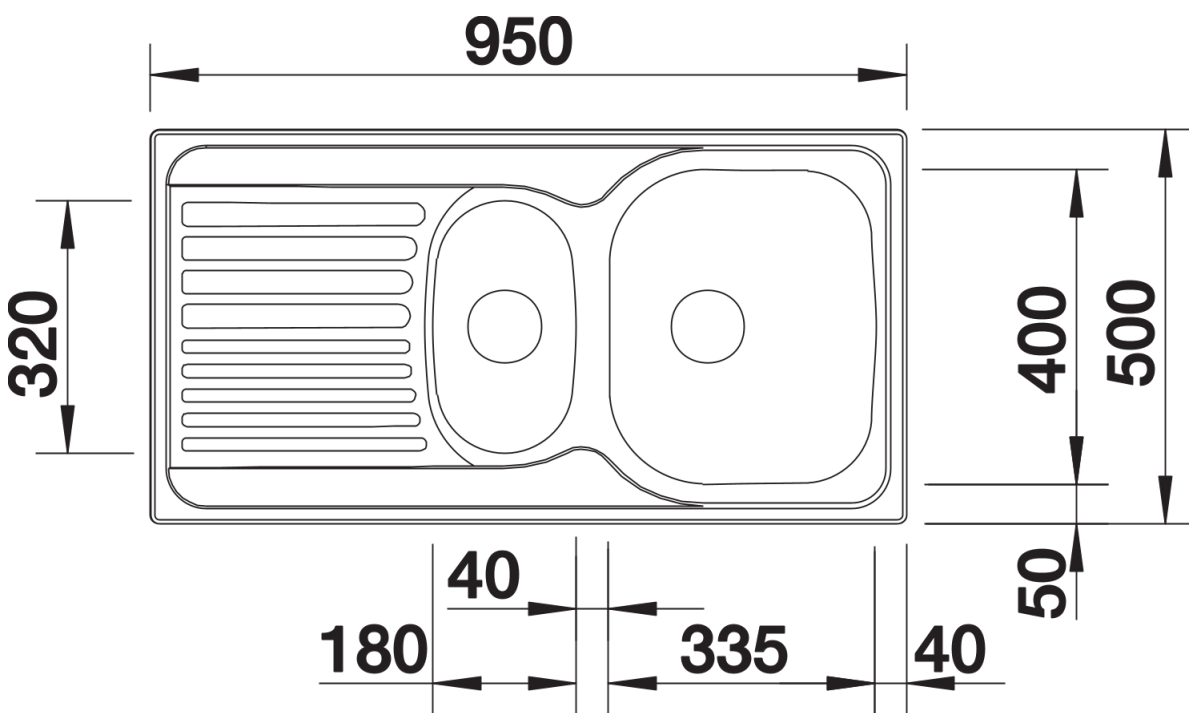

Product information sheet TIPO 6 S Basic

Item no. 512303

Benefits

- Functional design
- Large bowl with additional bowl
- Specific drainboard pattern
- With 3 ½" stainless steel basket strainer
- Can be installed reversibly

Scope of supply

- waste kit with space-saving pipe
- 2 x 3 ½" basket strainer
- seal

Details

Top view

Cut-out

Front view

Side view