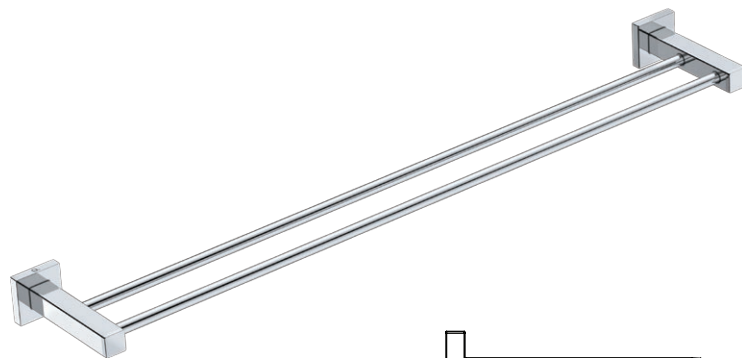

## ELEMENTAL LR2485 DOUBLE TOWEL RAIL 800mm

Wall Fixings Supplied:  
**Masonry**

**Code:** BALR2485CHRM  
**Finish:** Polished Chrome

Original UX Fischer®  
Wall Plug supplied.

x4 x4

Dimensions given are in mm. LIQUIDRed® reserves the right to alter and /or remove designs from time to time without prior notice. This drawing is to be used for reference purposes only. E &O.E.

Wonder-Mount is a patented mounting system: SA Patent 2016/02563

Copyright LIQUIDRED® 2018