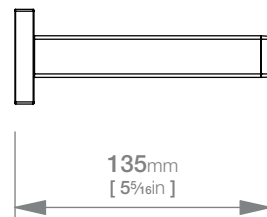

## ELEMENTAL LR2485 DOUBLE TOWEL RAIL 800mm

Wall Fixings Supplied:  
**Masonry**

**Code:** BALR2485CHRM  
**Finish:** Polished Chrome

Original UX Fischer®  
Wall Plug supplied.

x4 x4

Dimensions given are in mm. LIQUIDRed® reserves the right to alter and /or remove designs from time to time without prior notice. This drawing is to be used for reference purposes only. E &O.E.