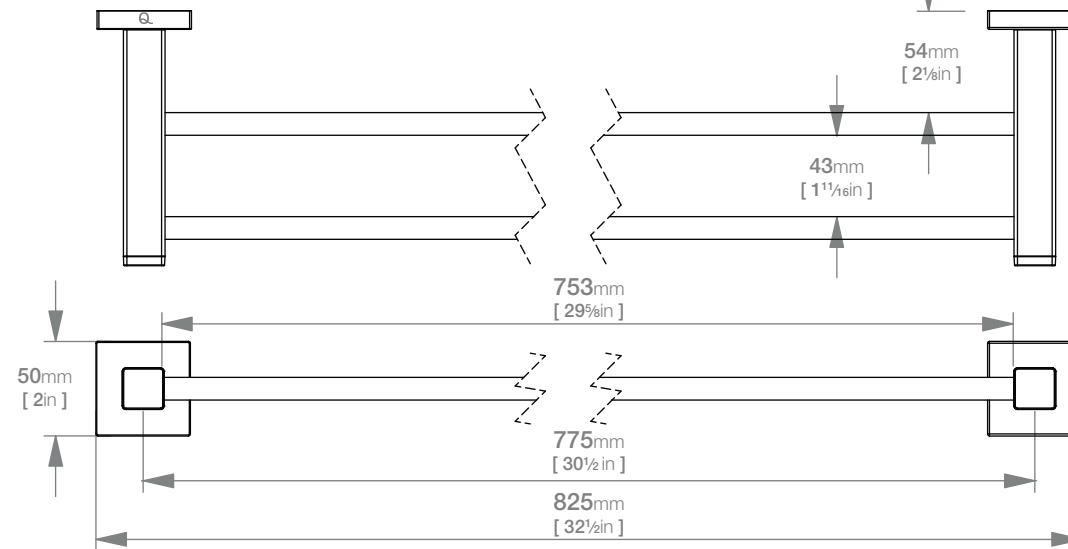

## ELEMENTAL LR2485 DOUBLE TOWEL RAIL 800mm

Wall Fixings Supplied:  
**Masonry**

**Code:** BALR2485CHRM  
**Finish:** Polished Chrome

Original UX Fischer®  
Wall Plug supplied.

x4 x4

Dimensions given are in mm. LIQUIDRed® reserves the right to alter and /or remove designs from time to time without prior notice. This drawing is to be used for reference purposes only. E &O.E.

Wonder-Mount is a patented mounting system: SA Patent 2016/02563

Copyright LIQUIDRED® 2018