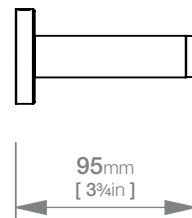

## ELEMENTAL LR2475 SINGLE TOWEL RAIL 800mm

Wall Fixings Supplied:  
**Masonry**

Original UX Fischer®  
Wall Plug supplied.

x4 x4

**Code:** BALR2475CHRM  
**Finish:** Polished Chrome

Dimensions given are in mm. LIQUIDRed® reserves the right to alter and /or remove designs from time to time without prior notice. This drawing is to be used for reference purposes only. E &O.E.