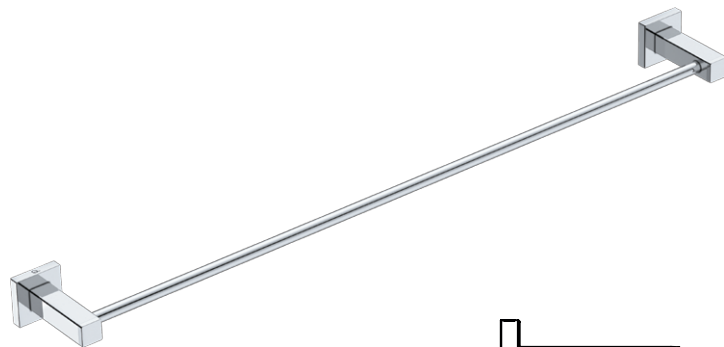

## ELEMENTAL LR2475 SINGLE TOWEL RAIL 800mm

Wall Fixings Supplied:  
**Masonry**

Original UX Fischer®  
Wall Plug supplied.

x4 x4

**Code:** BALR2475CHRM  
**Finish:** Polished Chrome

Dimensions given are in mm. LIQUIDRed® reserves the right to alter and /or remove designs from time to time without prior notice. This drawing is to be used for reference purposes only. E &O.E.

Wonder-Mount is a patented mounting system: SA Patent 2016/02563

Copyright LIQUIDRED® 2018