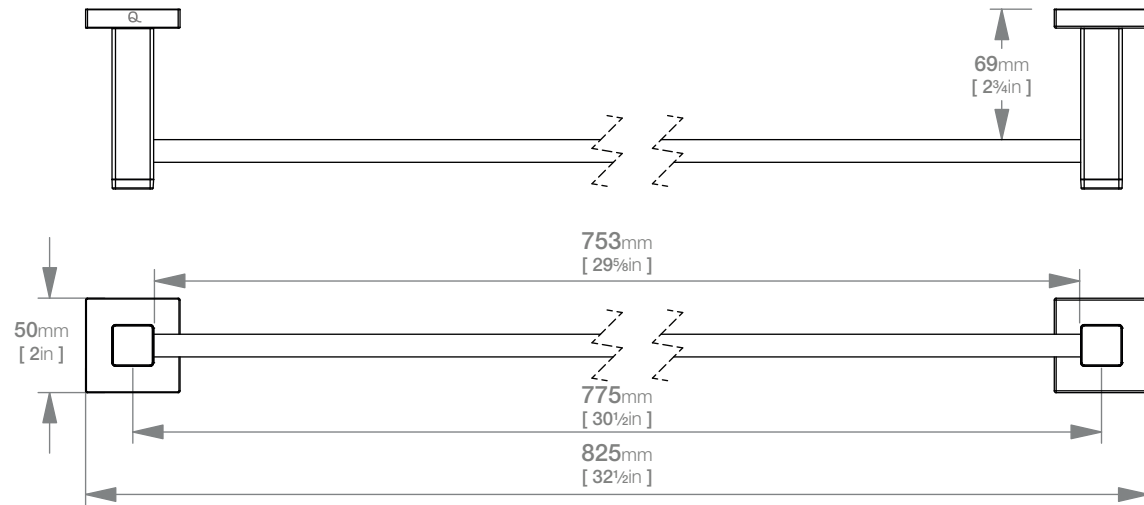

## ELEMENTAL LR2475 SINGLE TOWEL RAIL 800mm

Wall Fixings Supplied:  
**Masonry**

Original UX Fischer®  
Wall Plug supplied.

x4 x4

**Code:** BALR2475CHRM  
**Finish:** Polished Chrome

Dimensions given are in mm. LIQUIDRed® reserves the right to alter and /or remove designs from time to time without prior notice. This drawing is to be used for reference purposes only. E &O.E.

Wonder-Mount is a patented mounting system: SA Patent 2016/02563

Copyright LIQUIDRED® 2018