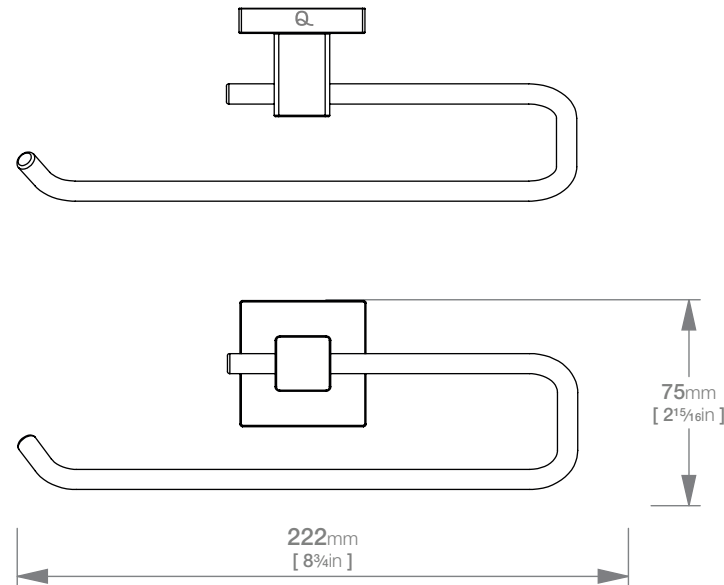

ELEMENTAL LR2441 TOWEL RING OPEN

Code: BALR2441CHRM
Finish: Polished Chrome

Wall Fixings Supplied:
Masonry

Original UX Fischer®
Wall Plug supplied.

x2 x2

Dimensions given are in mm. LIQUIDRed® reserves the right to alter and /or remove designs from time to time without prior notice. This drawing is to be used for reference purposes only. E &O.E.

Wonder-Mount is a patented mounting system: SA Patent 2016/02563

Copyright LIQUIDRED® 2018

South Africa - Tel: 0860 104 653, Email: info@liquid-red.com, Web: www.liquid-red.co.za
USA - Tel: 321 888 3001, Email: info@liquid-red.com, Web: www.liquid-red.com