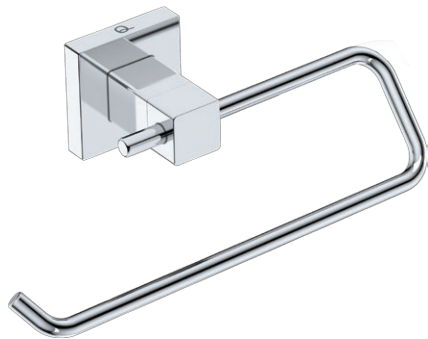

ELEMENTAL LR2441 TOWEL RING OPEN

Code: BALR2441CHRM
Finish: Polished Chrome

Wall Fixings Supplied:
Masonry

Original UX Fischer®
Wall Plug supplied.

x2 x2

Dimensions given are in mm. LIQUIDRed® reserves the right to alter and /or remove designs from time to time without prior notice. This drawing is to be used for reference purposes only. E &O.E.

Wonder-Mount is a patented mounting system: SA Patent 2016/02563

Copyright LIQUIDRED® 2018

South Africa - Tel: 0860 104 653, Email: info@liquid-red.com, Web: www.liquid-red.co.za
USA - Tel: 321 888 3001, Email: info@liquid-red.com, Web: www.liquid-red.com