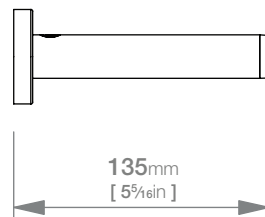

### Masonry

Original UX Fischer®  
Wall Plug supplied.

x4 x4

**Code:** BALR2385CHRM  
**Finish:** Polished Chrome

Dimensions given are in mm and inches. LIQUIDRed® reserves the right to alter and /or remove designs from time to time without prior notice. This drawing is to be used for reference purposes only. E &O.E.