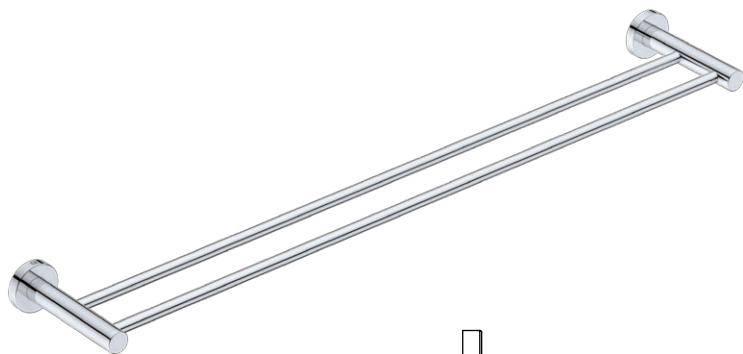

## LAVISH LR2385 DOUBLE TOWEL RAIL 800mm

Wall Fixings Supplied:

### Masonry

Original UX Fischer®  
Wall Plug supplied.

x4 x4

**Code:** BALR2385CHRM  
**Finish:** Polished Chrome

Dimensions given are in mm and inches. LIQUIDRed® reserves the right to alter and /or remove designs from time to time without prior notice. This drawing is to be used for reference purposes only. E &O.E.

Wonder-Mount is a patented mounting system: SA Patent 2016/02563

Copyright LIQUIDRED® 2018