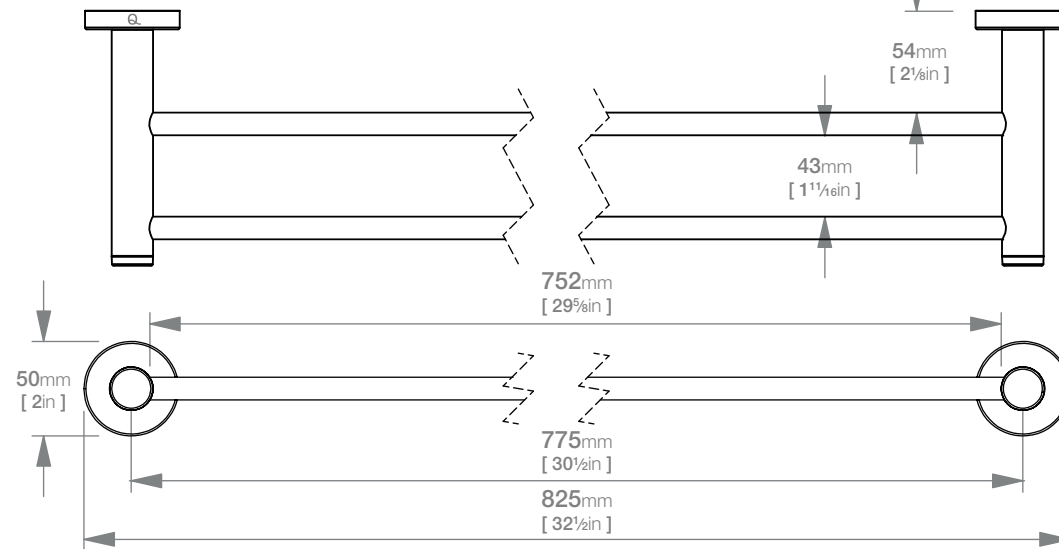

## LAVISH LR2385 DOUBLE TOWEL RAIL 800mm

Wall Fixings Supplied:

### Masonry

Original UX Fischer®  
Wall Plug supplied.

x4 x4

**Code:** BALR2385CHRM  
**Finish:** Polished Chrome

Dimensions given are in mm and inches. LIQUIDRed® reserves the right to alter and /or remove designs from time to time without prior notice. This drawing is to be used for reference purposes only. E &O.E.